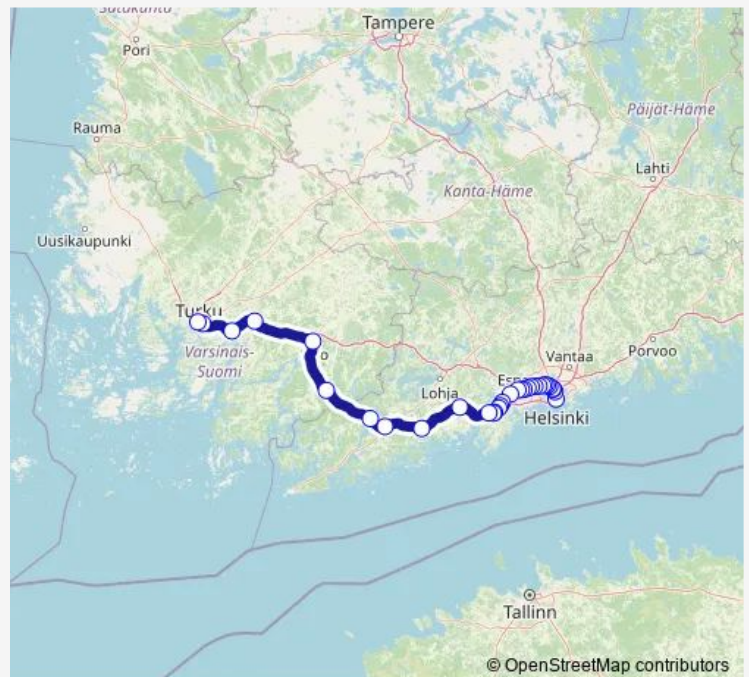

Long Distance Trains S 979 Helsinki - Turku

[Go to website](#)

Direction

undefined — undefined

0 stops

[Open route schedule](#)

Route schedule

undefined — undefined

Monday	—
Tuesday	—
Wednesday	—
Thursday	—
Friday	—
Saturday	07:33
Sunday	—

Route info

Direction:

Stops: 0

Trip Duration: — min

■ S 979 — Helsinki - Turku

Direction

Helsinki — Turku

32 stops

[Open route schedule](#)

Helsinki

Pasila

Ilmala

Helsinki Kivihaka

Huopalahti

Valimo

Thursday 07:35

Friday 07:35

Saturday —

Sunday —

Route info

Direction: Helsinki

Stops: 32

Trip Duration: 2 hour 4 min