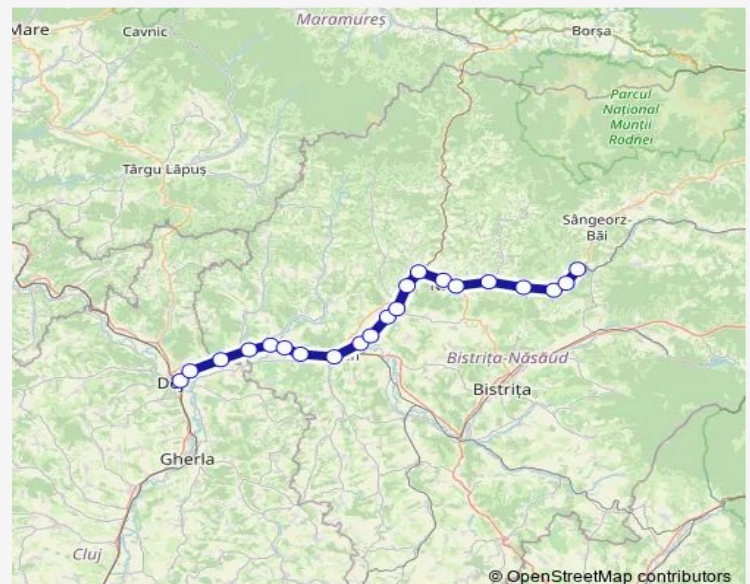

Route info

Direction: Dej Calatori

Stops: 21

Trip Duration: 1 hour 48 min

Feldru Hm.

Podereia Feldrului h.

Ilva Mică

R: Dej Calatori - Ilva Mică Rail time schedules and route maps are available in an offline PDF at busmaps.com. Use the busmaps.com website to see live bus times, train schedule or subway schedule, and step-by-step directions for all public transit in Uriu