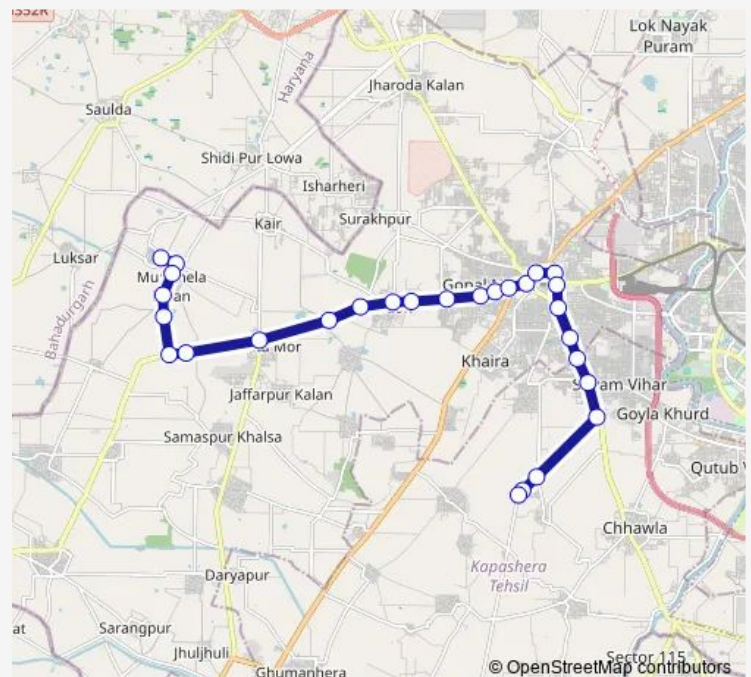

### Route schedule

Mundhela Khurd Village — Rewla Khanpur Depot

Monday 20:10-22:58

Tuesday 20:10-22:58

Wednesday 20:10-22:58

Thursday 20:10-22:58

Friday 20:10-22:58

Saturday 20:10-22:58

### Route info

Direction: Mundhela Khurd Village

Stops: 28

Trip Duration: 1 hour 10 min

836Inkstldown

BusMaps

BDO Office

Durga Vihar