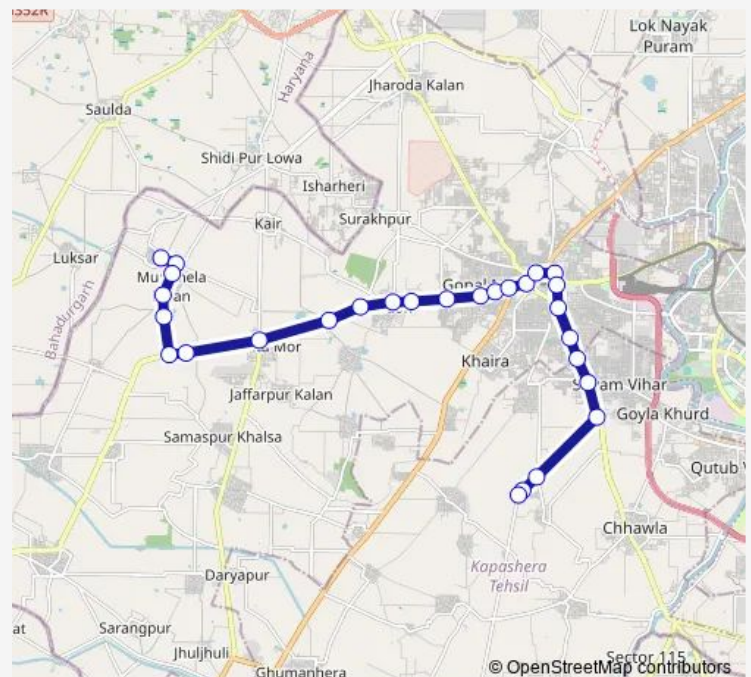

Health Centre

Najafgarh Delhi Gate

Chawla Stand Najafgarh

Route schedule

Mundhela Khurd Village — Rewla Khanpur Depot

Monday 20:10-22:58

Tuesday 20:10-22:58

Wednesday 20:10-22:58

Thursday 20:10-22:58

Friday 20:10-22:58

Saturday 20:10-22:58

Sunday 20:10-22:58

Route info

Direction: Mundhela Khurd Village

Stops: 28

Trip Duration: 1 hour 10 min