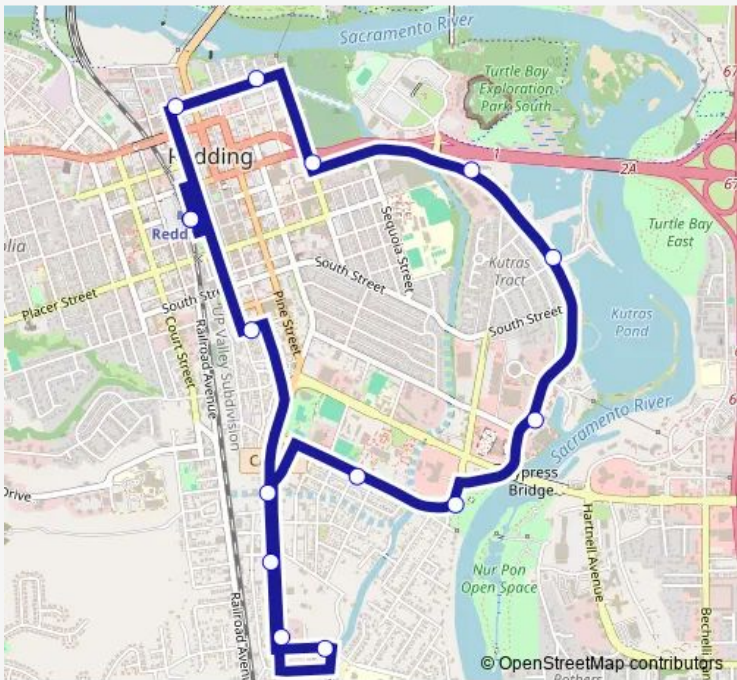

Bus 2E Route 2 East

[Go to website](#)

Direction
 Downtown Transit Center — Downtown Transit Center
 15 stops
[Open route schedule](#)

- Downtown Transit Center
- Lincoln St at S. Market St
- S. Market St at California St
- S. Market St at Grange St
- Ellis St at Polk St
- S. Market St at Ellis St
- Parkview Ave at Akard Ave
- Parkview Ave at Freebridge St
- Park Marina Dr at Locust St
- Park Marina Dr at Olympus Ave
- Park Marina Dr at Sundial Bridge Dr
- Continental St at Butte St
- Trinity St at Liberty St
- Trinity St at California St
- Downtown Transit Center

Route schedule
 Downtown Transit Center — Downtown Transit Center

Monday	06:20-18:20
Tuesday	06:20-18:20
Wednesday	06:20-18:20
Thursday	06:20-18:20
Friday	06:20-18:20
Saturday	09:20-18:20
Sunday	—

Route info
 Direction: Downtown Transit Center
 Stops: 15
 Trip Duration: 0 hour 27 min

2E — Route 2 East **BusMaps**

2E Bus time schedules and route maps are available in an offline PDF at busmaps.com. Use the busmaps.com website to see live bus times, train schedule or subway schedule, and step-by-step directions for all public transit in Redding

The schedule is provided in the local timezone. Times with "(+1)" indicate departures on the next day.

PDF file created on 2025-01-16

2024 BusMaps.com - All Rights Reserved