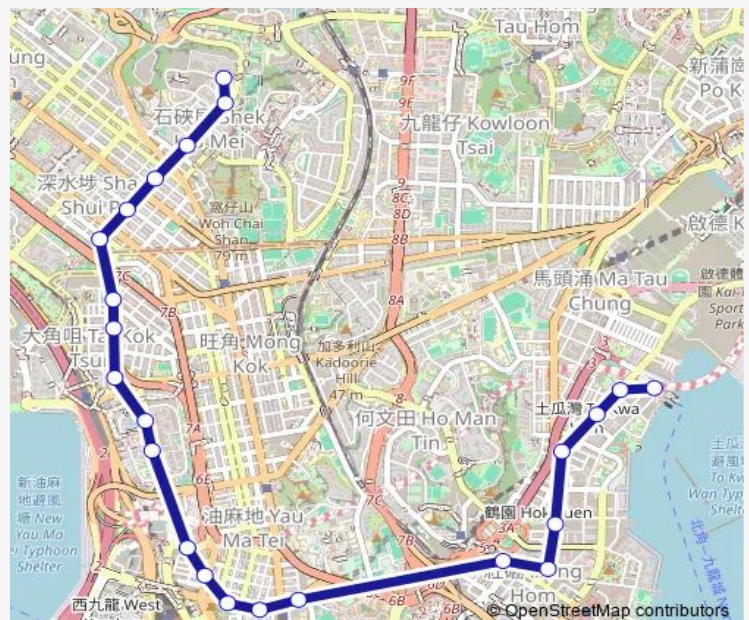

[Ctb] Hung HOM Market, MA TAU WAI Road[[Kmb+Ctb] Hung HOM Market/
Hung HOM Market, MA TAU WAI Road[[Kmb] Hung HOM Market

[Kmb+Ctb] Walker Road/
Walker Road, Wuhu Street[[Kmb] Walker Road

[Ctb] Kowloon Union Church, Jordan Road[[Kmb+Ctb] Kowloon Union Church/
Kowloon Union Church, Jordan Road[[Kmb] Kowloon Union Church

[Ctb] Parkes Street, Jordan Road[[Kmb+Ctb] Parkes Street Jordan/
Parkes Street, Jordan Road[[Kmb] Parkes Street Jordan

[Ctb] Battery Street, Jordan Road[[Kmb+Ctb] Battery Street Jordan/
Battery Street, Jordan Road[[Kmb] Battery Street Jordan

[Kmb+Ctb] Ferry Street/
Ferry Street[[Kmb] Ferry Street

Route schedule

[Kmb+Ctb] Kowloon City Ferry BUS Terminus/
Kowloon City Ferry Pier[[Kmb] Kowloon City Ferry BUS Terminus — [Ctb] PAK TIN (North)][Kmb+Ctb] PAK TIN (North) BUS Terminus/
Pak TIN (North)][Kmb] PAK TIN (North) BUS Terminus

Monday	05:45-06:25
Tuesday	05:45-06:25
Wednesday	05:45-06:25
Thursday	05:45-06:25
Friday	05:45-06:25
Saturday	05:45-21:20
Sunday	05:45-20:20

Route info

Direction: [Kmb+Ctb] Kowloon City Ferry BUS Terminus/
Kowloon City Ferry Pier[[Kmb] Kowloon City Ferry BUS Terminus

Stops: 23

Trip Duration: 0 hour 59 min

■ 2E — PAK TIN (North) - Kowloon City Ferry