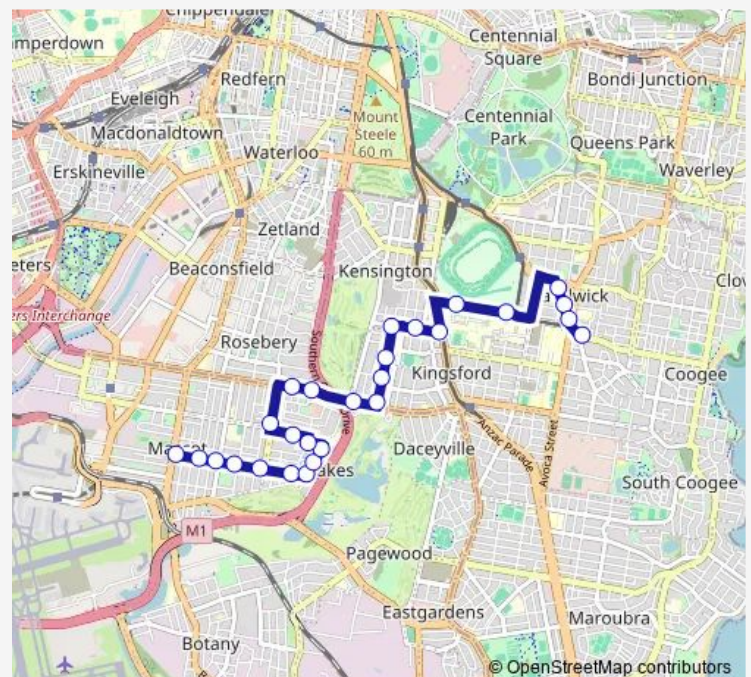

### Direction

King St At Botany Rd — Coogee Bay Rd After Belmore Rd

27 stops

[Open route schedule](#)

King St At Botany Rd

King St Opp Alfred St

King St Opp L' Estrange Park

King St Opp Hicks Av

King St At Maloney St

King St At St Helena Pde

Florence Av At King St

Florence Av At O'Connor St

Florence Av Opp Vernon Av

Lismore St At St Helena Pde

George St After St Helena Pde

Maloney St At Coward St

### Route schedule

King St At Botany Rd — Coogee Bay Rd After Belmore Rd

Monday 07:25-07:30

Tuesday 07:25-07:30

Wednesday 07:25-07:30

Thursday 07:25-07:30

Friday 07:25-07:30

Saturday —

### Route info

Direction: King St At Botany Rd

Stops: 27

Trip Duration: 0 hour 31 min

651e — Mascot to Brigidine College Randwick

High St Opp Unsw Gate 2

High St Opp Unsw Gate 8

Belmore Rd After Alison Rd