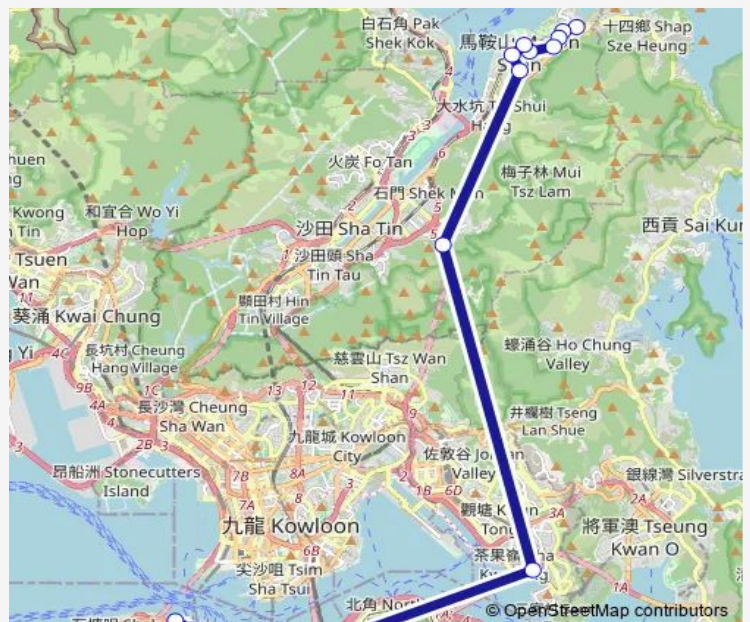

[Ctb] Tate'S Cairn Tunnel BUS-BUS Interchange[[Kmb+Ctb] Tate'S Cairn Tunnel/
Tate'S Cairn Tunnel Toll Plaza[[Kmb] Tate'S Cairn Tunnel

[Ctb] Eastern Harbour Crossing BUS-BUS Interchange[[Kmb+Ctb] Eastern Harbour Tunnel

Route schedule

[Ctb] WU KAI SHA Station[[Kmb+Ctb] WU KAI SHA Station/
Wu KAI SHA Station[[Kmb] WU KAI SHA Station][Lwb] WU KAI SHA Station — [Ctb] Central (Macau Ferry)[[Kmb+Ctb] Macau Ferry BUS Terminus/
Central (Macau Ferry)

Monday	07:05-08:05
Tuesday	07:05-08:05
Wednesday	07:05-08:05
Thursday	07:05-08:05
Friday	07:05-08:05
Saturday	—
Sunday	—

Route info

Direction: [Ctb] WU KAI SHA Station[[Kmb+Ctb] WU KAI SHA Station/
Wu KAI SHA Station[[Kmb] WU KAI SHA Station][Lwb] WU KAI SHA Station

Stops: 16

Trip Duration: 1 hour 4 min

BBI/
Eastern Harbour Crossing BUS-BUS Inter-
change[[Kmb] Eastern Harbour Tunnel Bbi

[Ctb] OLD WAN Chai Police Station, Gloucester
Road[[Kmb+Ctb] OLD WAN Chai Police Station/
Old
WAN Chai Police Station, Gloucester Road[[Kmb] OLD
WAN Chai Police Station