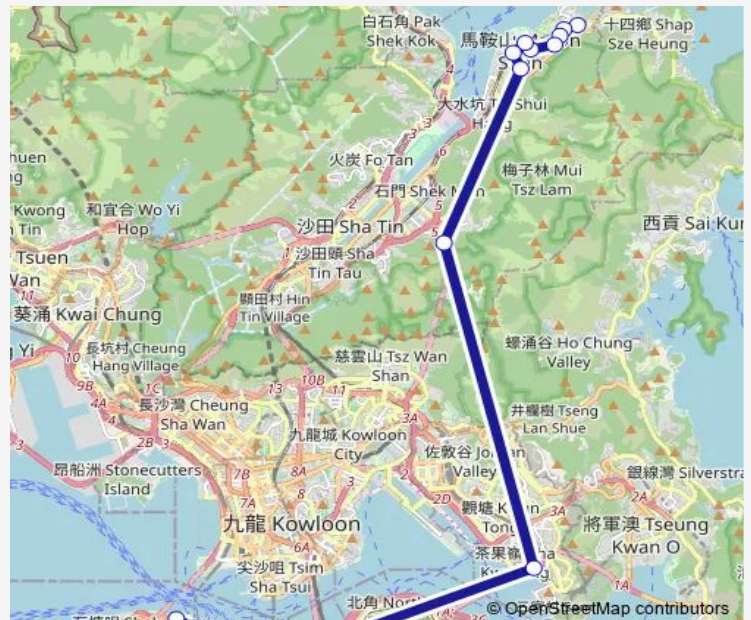

[Ctb] Sunshine City, MA ON Shan Road[[Kmb+Ctb] Sunshine City/
Sunshine City, MA ON Shan Road[[Kmb] Sunshine City][Lwb] Sunshine City

[Ctb] MA ON Shan Town Centre[[Kmb+Ctb] MA ON Shan Town Centre BUS Terminus/
Ma ON Shan Town Centre[[Kmb] MA ON Shan Town Centre BUS Terminus

[Ctb] MA ON Shan Sports Ground, Hang Hong Street[[Kmb+Ctb] MA ON Shan Sports Ground/
Ma ON Shan Sports Ground, Hang Hong Street[[Kmb] MA ON Shan Sports Ground

[Ctb] YIU HIM House YIU ON Estate, Hang Hong Street[[Kmb+Ctb] YIU HIM House YIU ON Estate/
Yiu HIM House YIU ON Estate, Hang Hong Street[[Kmb] YIU HIM House YIU ON Estate

[Ctb] Tate'S Cairn Tunnel BUS-BUS Interchange[[Kmb+Ctb] Tate'S Cairn Tunnel/
Tate'S Cairn Tunnel BUS-BUS Interchange[[Kmb] Tate'S Cairn Tunnel

Route schedule

[Ctb] WU KAI SHA Station[[Kmb+Ctb] WU KAI SHA Station/
Wu KAI SHA Station[[Kmb] WU KAI SHA Station][Lwb] WU KAI SHA Station — [Ctb] Central (Macau Ferry)[[Kmb+Ctb] Macau Ferry BUS Terminus/
Central (Macau Ferry)

Monday	07:05-08:05
Tuesday	07:05-08:05
Wednesday	07:05-08:05
Thursday	07:05-08:05
Friday	07:05-08:05
Saturday	—
Sunday	—

Route info

Direction: [Ctb] WU KAI SHA Station[[Kmb+Ctb] WU KAI SHA Station/
Wu KAI SHA Station[[Kmb] WU KAI SHA Station][Lwb] WU KAI SHA Station

Stops: 16

Trip Duration: 1 hour 0 min