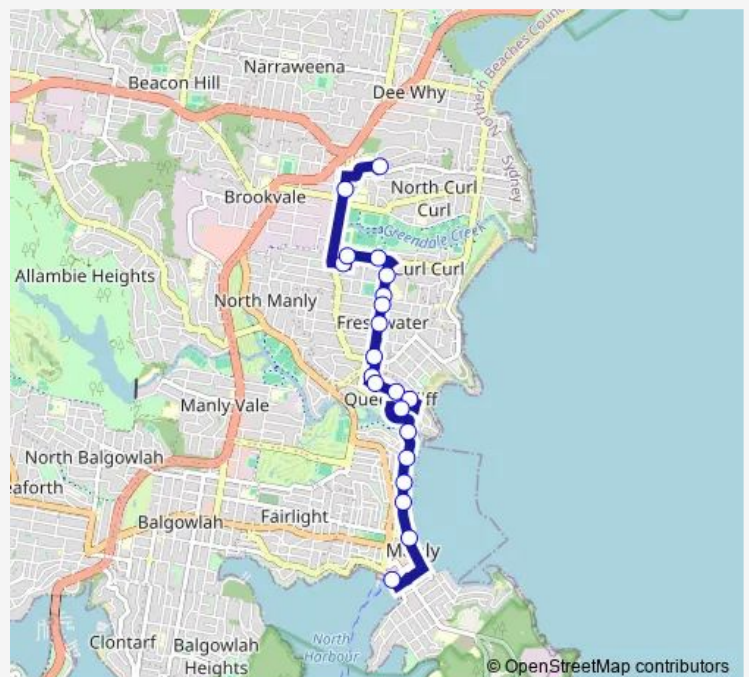

School Bus 669n St. Lukes Dee Why to Manly Wharf

[Go to website](#)

Direction

St Luke's Grammar School, Quirk St — Manly Wharf Hotel, East Esplanade

21 stops

[Open route schedule](#)

- St Luke's Grammar School, Quirk St
- Nbsc Manly Campus, Harbord Rd
- Nbsc Freshwater Senior Campus, Brighton St
- Nbsc Freshwater Senior Campus, Bennett St
- Harbord Bowling And Recreation Club, Bennett St
- Oliver St After Brighton St
- Harbord Public School, Oliver St
- Oliver St Before Wyuna Av
- Oliver St Opp Johnson St
- Oliver St At Lawrence St
- Dowling St At Hill St
- Crown Rd Opp Crown Reserve Playground
- Crown Rd At Highview Av
- Crown Rd Before Bridge St
- Pavilion St At Queenscliff Rd
- Queenscliff Slsc, North Steyne
- North Steyne Opp Ceramic Lane
- North Steyne Slsc, Pine St
- North Steyne Opp Carlton St
- North Steyne Opp Raglan St
- Manly Wharf Hotel, East Esplanade

Route schedule

St Luke's Grammar School, Quirk St — Manly Wharf Hotel, East Esplanade

Monday	15:29
Tuesday	15:29
Wednesday	15:29
Thursday	15:29
Friday	15:29
Saturday	—
Sunday	—

Route info

Direction: St Luke's Grammar School, Quirk St

Stops: 21

Trip Duration: 0 hour 31 min

669n — St. Lukes Dee Why to Manly Wharf

669n School Bus time schedules and route maps are available in an offline PDF at busmaps.com. Use the busmaps.com website to see live bus times, train schedule or subway schedule, and step-by-step directions for all public transit in Sydney