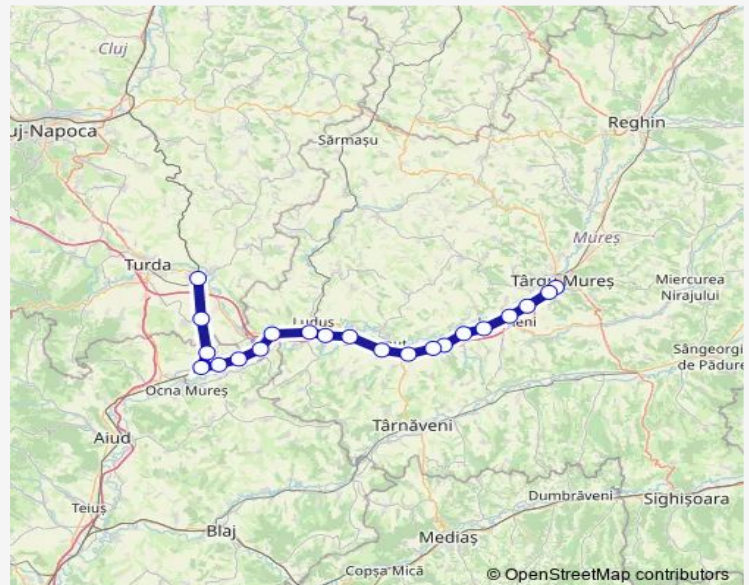

Târgu Mureş — Câmpia Turzii

Monday 13:05-18:55

Tuesday 13:05-18:55

Wednesday 13:05-18:55

Thursday 13:05-18:55

Friday 13:05-18:55

Saturday 13:05-15:05

Sunday 13:05-18:55

Route info

Direction: Târgu Mureş

Stops: 21

Trip Duration: 2 hour 0 min

Grindeni h.

Călărași Turda Hm.

Câmpia Turzii

R: Târgu Mureș - Câmpia Turzii Rail time schedules and route maps are available in an offline PDF at busmaps.com. Use the busmaps.com website to see live bus times, train schedule or subway schedule, and step-by-step directions for all public transit in Lunca Muresului