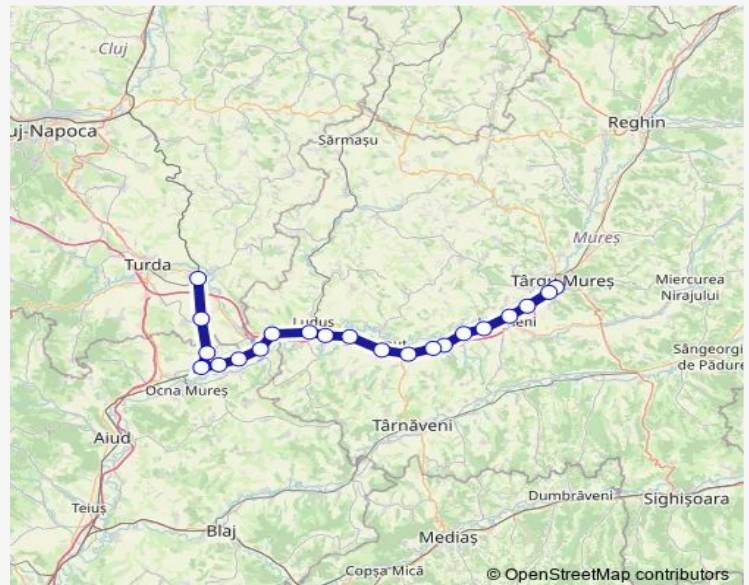

Târgu Mureş — Câmpia Turzii

Monday 13:05-18:55

Tuesday 13:05-18:55

Wednesday 13:05-18:55

Thursday 13:05-18:55

Friday 13:05-18:55

Saturday 13:05-15:05

Sunday 13:05-18:55

Route info

Direction: Târgu Mureş

Stops: 21

Trip Duration: 2 hour 0 min

Grindeni h.

Călărași Turda Hm.

Câmpia Turzii

R: Târgu Mureș - Câmpia Turzii Rail time schedules and route maps are available in an offline PDF at busmaps.com. Use the busmaps.com website to see live bus times, train schedule or subway schedule, and step-by-step directions for all public transit in Lunca Muresului