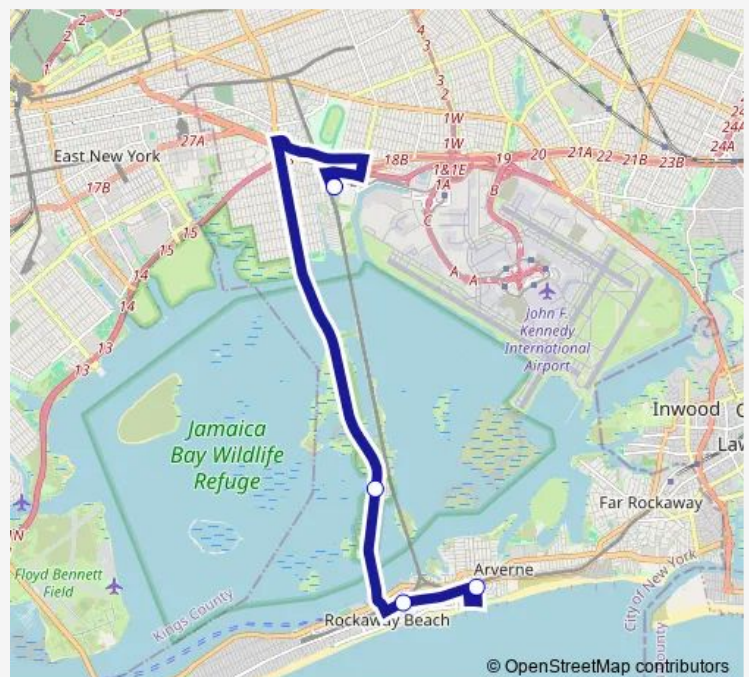

Bus Q109 Howard Beach - Bch. 67 St. Shuttle

[Go to website](#)

Direction

Beach 67 ST/Ocean AV N — JFK Airport/Howard Beach Station

5 stops

[Open route schedule](#)

Beach 67 ST/Ocean AV N

Rockaway Beach Blvd/Beach 67 St

Rockaway Beach Blvd/Beach 90 St

Cross BAY Blvd/Noel Rd

JFK Airport/Howard Beach Station

Route schedule

Beach 67 ST/Ocean AV N — JFK Airport/Howard Beach Station

Monday 00:00-23:51

Tuesday 00:00-23:51

Wednesday 00:00-23:51

Thursday 00:00-23:51

Friday 00:00-23:51

Saturday 00:00-23:51

Sunday 00:00-23:51

Route info

Direction: Beach 67 ST/Ocean AV N

Stops: 5

Trip Duration: 0 hour 30 min

Q109 — Howard Beach - Bch. 67 St. Shuttle

Direction

JFK Airport/Howard Beach Station — Beach 67 ST/Ocean AV North

4 stops

[Open route schedule](#)

JFK Airport/Howard Beach Station

Cross BAY Blvd/Noel Rd

Rockaway Beach Blvd/Beach 88 St