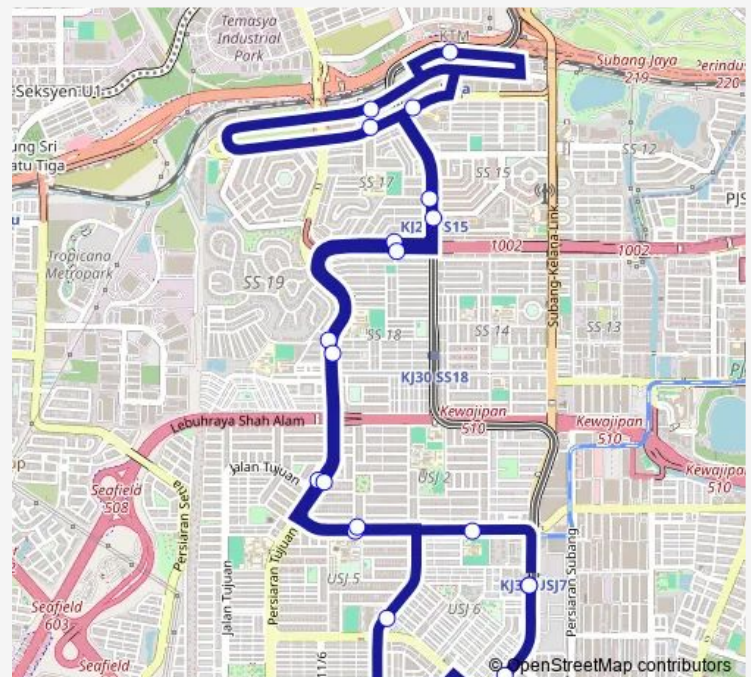

Citibank

Sj546 LRT Taipan

Sj692 BRT USJ 7

Route schedule

Sj692 BRT USJ 7 — Sj692 BRT USJ 7

Monday 06:00-08:20

Tuesday 06:00-08:20

Wednesday 06:00-08:20

Thursday 06:00-08:20

Friday 06:00-08:20

Saturday 06:00-08:20

Sunday 06:00-08:20

Route info

Direction: Sj692 BRT USJ 7

Stops: 21

Trip Duration: 0 hour 35 min

■ SJ01 — BRT USJ 7 ~ Stesen LRT Subang Jaya

SJ01 Bus time schedules and route maps are available in an offline PDF at busmaps.com. Use the busmaps.com website to see live bus times, train schedule or subway schedule, and step-by-step directions for all public transit in Petaling Jaya