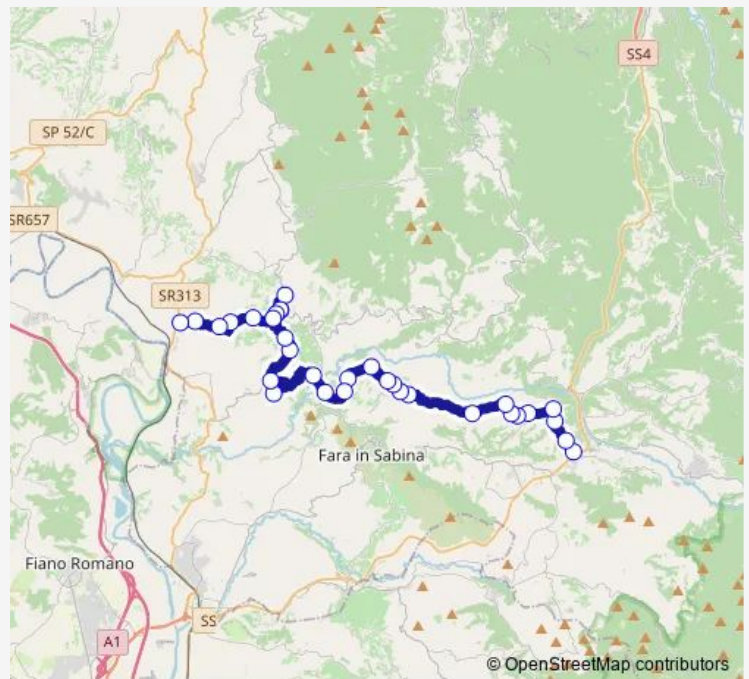

Monday	18:05
Tuesday	18:05
Wednesday	18:05
Thursday	18:05
Friday	18:05
Saturday	18:05
Sunday	—

Route info

Direction: Poggio Moiano | Zona Industriale Osteria Nuova # f9806

Stops: 34

Trip Duration: 0 hour 46 min