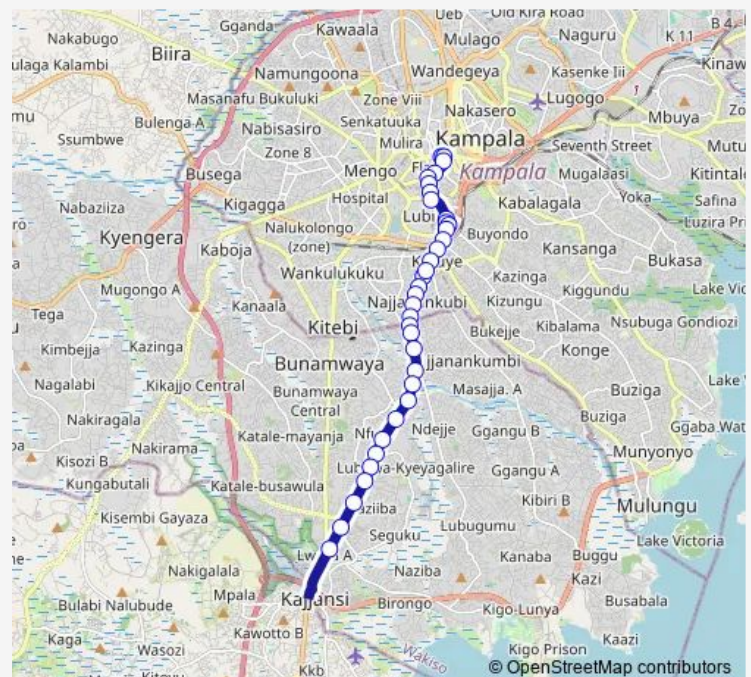

Thursday 06:30-19:00

Friday 06:30-19:00

Saturday 06:30-19:00

Sunday 06:30-19:00

Route info

Direction: New Taxi Park - Kk Trust Hotel

Stops: 35

Trip Duration: 0 hour 49 min

IC053 — Kajjansi Stage-New Taxi Park

Freedom City Shopping Centre

Namasuba Sign Post

Total Petrol Station (Namasumba)

Batabata - Bata Zana

Hotel Explorer - Buganda Land Board Junction

Millenium Hotel (Lubowa-entebbe Rd)