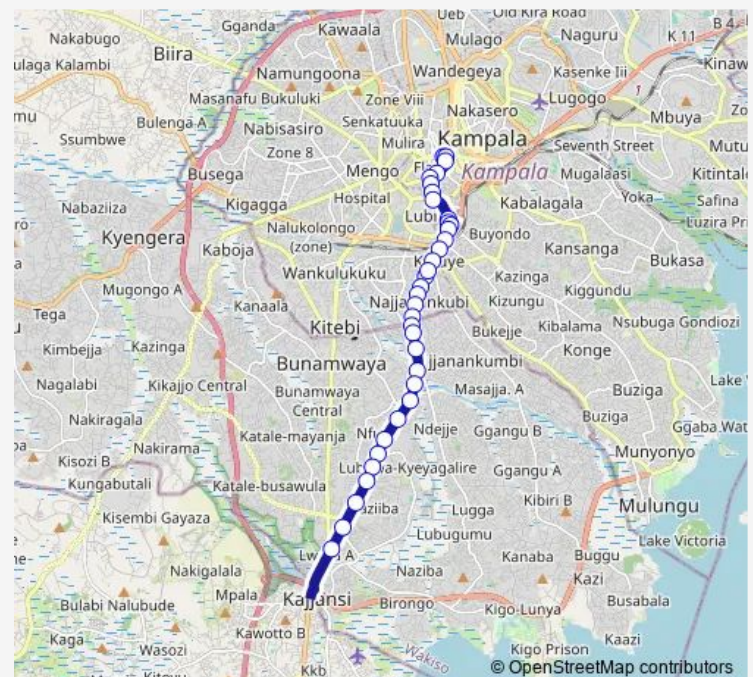

Thursday 06:30-19:00

Friday 06:30-19:00

Saturday 06:30-19:00

Sunday 06:30-19:00

Route info

Direction: New Taxi Park - Kk Trust Hotel

Stops: 35

TrIP Duration: 0 hour 54 min

Ic053 — Kajjansi Stage-New Taxi Park

Freedom City Shopping Centre

Namasuba Sign Post

Total Petrol Station (Namasumba)

Batabata - Bata Zana

Hotel Explorer - Buganda Land Board Junction

Millenium Hotel (Lubowa-entebbe Rd)