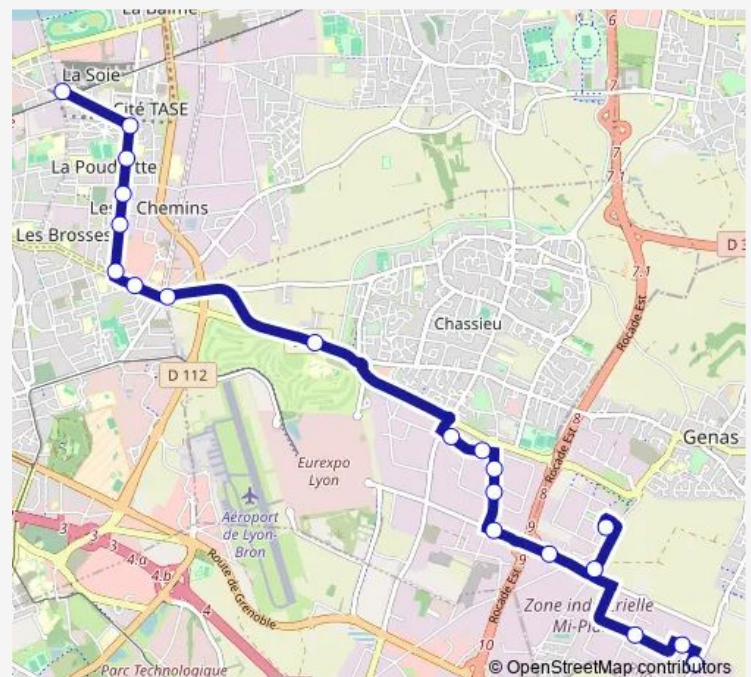

Sept Chemins

Emile Vial

Salengro-Genas

Vaulx Salengro

Dumas - Salengro

Corneille

Cité Tase

Vaulx-en-Velin La Soie

Route schedule

Rond-Point d'Italie — Vaulx-en-Velin La Soie

Monday 06:00-19:30

Tuesday 06:00-19:30

Wednesday 06:00-19:30

Thursday 06:00-19:30

Friday 06:00-19:30

Saturday —

Sunday —

Route info

Direction: Rond-Point d'Italie

Stops: 20

Trip Duration: 0 hour 34 min

Direction

Vaulx-en-Velin La Soie — Rond-Point d'Italie

20 stops

Tuesday 05:30-19:45

Wednesday 05:30-19:45

Thursday 05:30-19:45

Friday 05:30-19:45

Saturday —

Sunday —

Route info

Direction: Vaulx-en-Velin La Soie