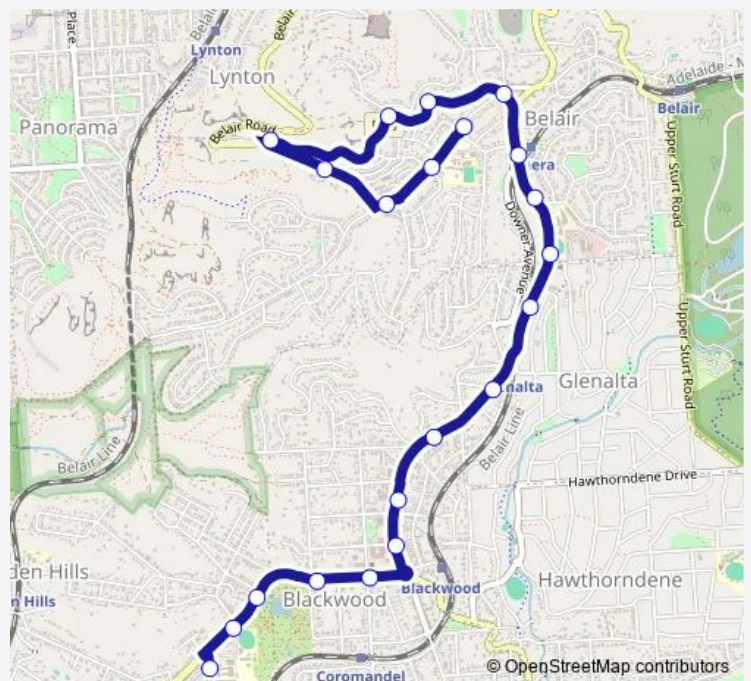

Stop 30 Main Rd - East side

Stop 31 Main Rd - North East side

Stop 31 Shepherds Hill Rd - South side

Stop 30C Shepherds Hill Rd - South side

Stop 30B Shepherds Hill Rd - East side

Stop 30A Shepherds Hill Rd - South East side

Stop School Blackwood High Set Down

Route schedule

Stop 22B Gloucester Ave - South East side — Stop School Blackwood High Set Down

Monday 08:12

Tuesday 08:12

Wednesday 08:12

Thursday 08:12

Friday 08:12

Saturday —

Sunday —

Route info

Direction: Stop 22B Gloucester Ave - South East side

Stops: 21

Trip Duration: 0 hour 23 min

952 — Belair to Blackwood High School

952 Bus time schedules and route maps are available in an offline PDF at busmaps.com. Use the busmaps.com website to see live bus times, train schedule or subway schedule, and step-by-step directions for all public transit in Mitcham