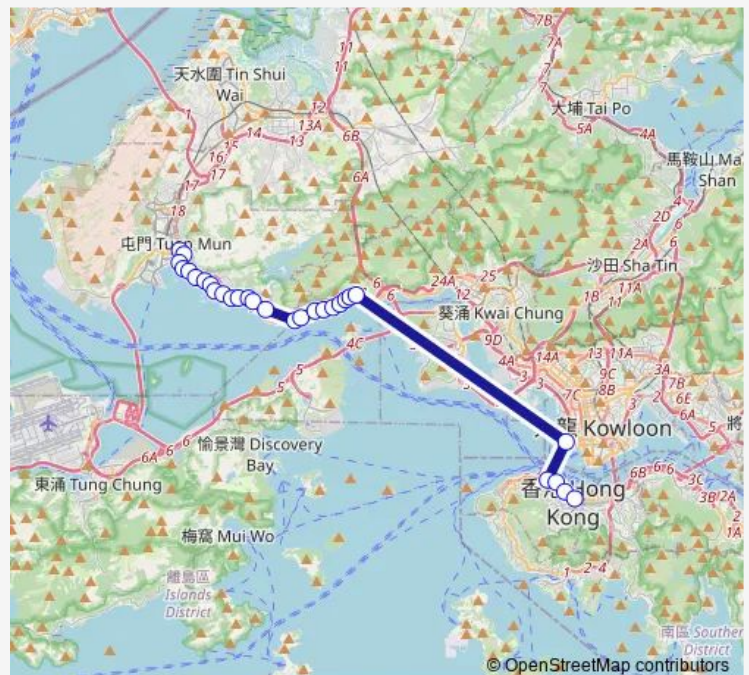

[Ctb] THE Aegean, Castle Peak Road[[Kmb] THE Aegean[[Lrtfeeder] THE Aegean[[Lwb] THE Aegean

[Ctb] SIU LAM SAN Tsuen, Castle Peak Road[[Kmb] SIU LAM SAN Tsuen[[Lrtfeeder] SIU LAM SAN Tsuen[[Lwb] SIU LAM SAN Tsuen

Route schedule

[Ctb] CHI LOK FA Yuen — [Ctb] Admiralty - MTR Exit B

Monday	06:15-06:26
Tuesday	06:15-06:26
Wednesday	06:15-06:26
Thursday	06:15-06:26
Friday	06:15-06:26
Saturday	06:15-06:33
Sunday	—

Route info

Direction: [Ctb] CHI LOK FA Yuen

Stops: 29

Trip Duration: 1 hour 4 min

■ 952 — Tuen MUN (CHI LOK FA Yuen) - Admiralty (West)

[Ctb] SIU LAM Tsuen, Castle Peak Road|[Kmb] SIU LAM Tsuen|[Lrtfeeder] SIU LAM Tsuen|[Lwb] SIU LAM Tsuen