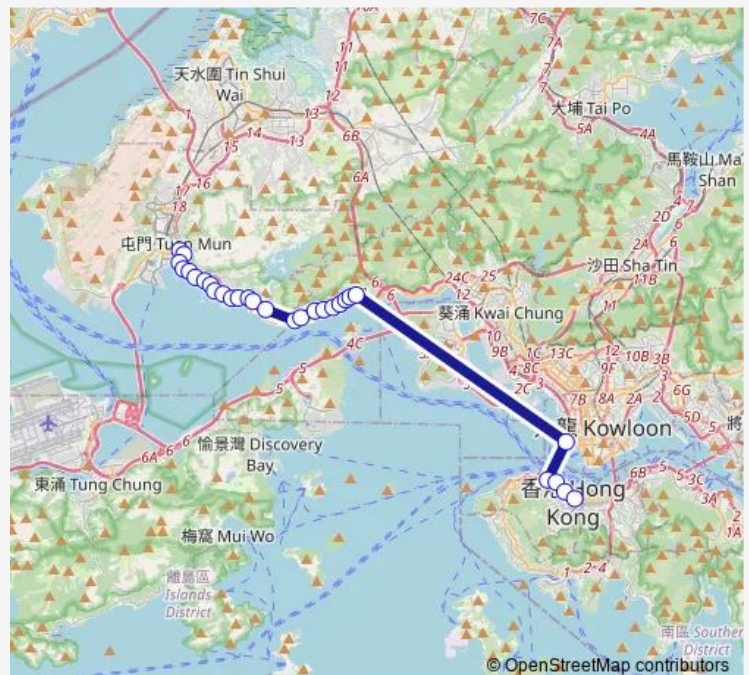

[Ctb] THE Aegean, Castle Peak Road[[Kmb] THE Aegean[[Lrtfeeder] THE Aegean[[Lwb] THE Aegean

[Ctb] SIU LAM SAN Tsuen, Castle Peak Road[[Kmb] SIU LAM SAN Tsuen[[Lrtfeeder] SIU LAM SAN Tsuen[[Lwb] SIU LAM SAN Tsuen

Route schedule

[Ctb] CHI LOK FA Yuen — [Ctb] Admiralty - MTR Exit B

Monday	06:15-06:26
Tuesday	06:15-06:26
Wednesday	06:15-06:26
Thursday	06:15-06:26
Friday	06:15-06:26
Saturday	06:15-06:33
Sunday	—

Route info

Direction: [Ctb] CHI LOK FA Yuen

Stops: 29

Trip Duration: 1 hour 7 min

952 — Tuen MUN (CHI LOK FA Yuen) - Admiralty (West)

[Ctb] SIU LAM Tsuen, Castle Peak Road|[Kmb] SIU LAM Tsuen|[Lrtfeeder] SIU LAM Tsuen|[Lwb] SIU LAM Tsuen