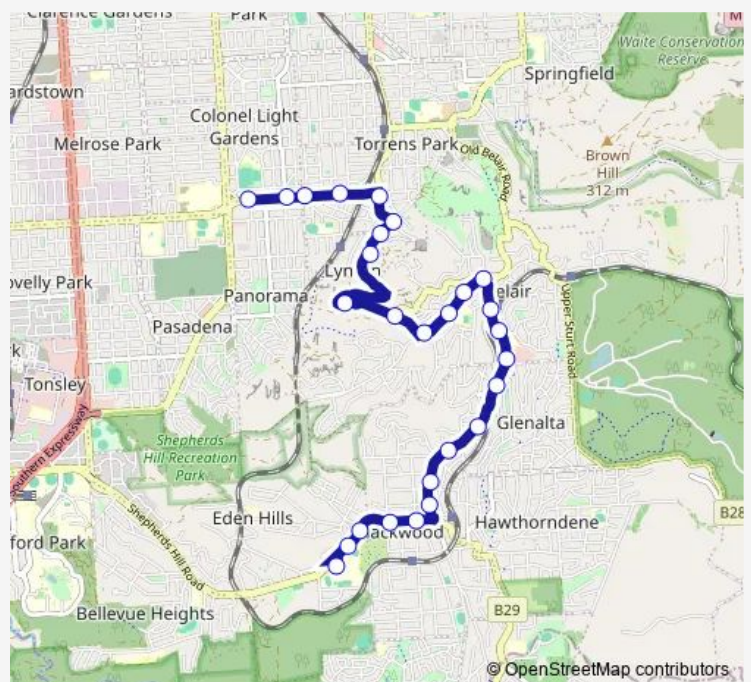

Stop 18C Springbank Rd - North side

Stop 18B Springbank Rd - North side

Stop 18A Springbank Rd - North side

Stop 19 Belair Rd - East side

Stop 20 Belair Rd - East side

Stop 20A Belair Rd - South East side

Stop 20B Belair Rd - South East side

Stop 24 Main Rd - East side

Stop 25 Main Rd - North East side

Stop 26 Main Rd - East side

Stop 27 Main Rd - East side

Stop 28 Main Rd - East side

Stop 29 Main Rd - South East side

Stop 30 Main Rd - East side

Route schedule

Stop 18D Springbank Rd - North side — Stop School Blackwood High Set Down

Monday 08:11

Tuesday 08:11

Wednesday 08:11

Thursday 08:11

Friday 08:11

Saturday —

Sunday —

Route info

Direction: Stop 18D Springbank Rd - North side

Stops: 27

Trip Duration: 0 hour 24 min

952 — Colonel Light Gardens to Blackwood High School **BusMaps**

Stop 31 Main Rd - North East side

Stop 31 Shepherds Hill Rd - South side