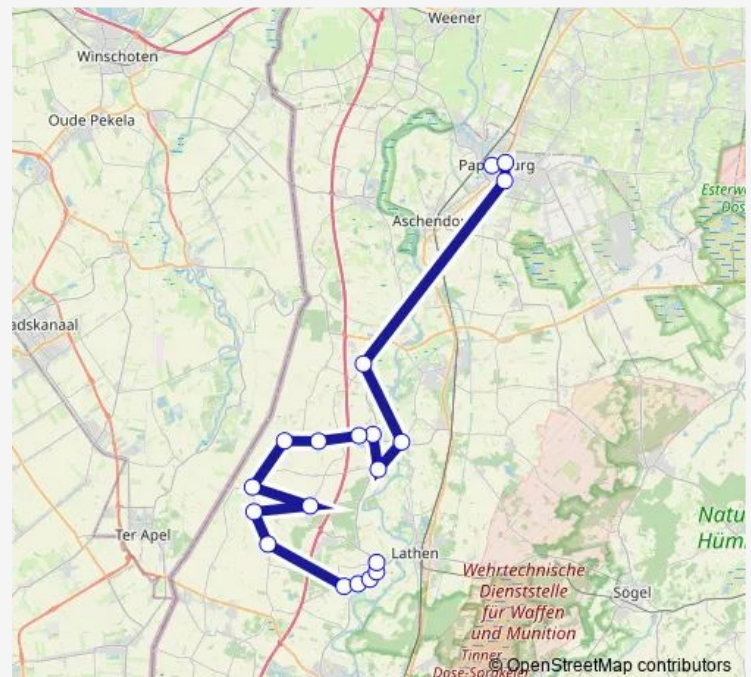

### Route schedule

Neusustrum, Kindergarten — Papenburg, Rathaus

Monday 07:00

Tuesday 07:00

Wednesday 07:00

Thursday 07:00

Friday 07:00

Saturday —

### Route info

Direction: Neusustrum, Kindergarten

Stops: 8

Trip Duration: 0 hour 52 min

■ 952