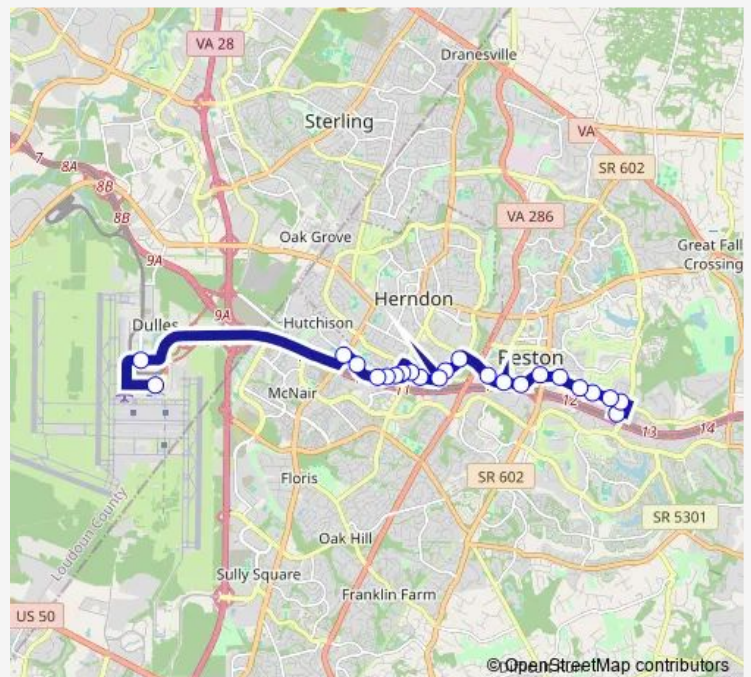

Sunset Hills and Plaza America

Sunset Hills and Isaac Newton

Sunset Hills Rd and Isaac Newton

Sunset Hills Rd and Wiehle Ave

Route schedule

Dulles Airport — Wiehle Metro Bay H

Monday 06:21-23:01

Tuesday 06:21-23:01

Wednesday 06:21-23:01

Thursday 06:21-23:01

Friday 06:21-23:01

Saturday 07:01-23:01

Sunday 07:01-23:01

Route info

Direction: Dulles Airport

Stops: 22

Trip Duration: 0 hour 20 min

952 — Sunset Hills

Direction

Wiehle Metro Bay H — Dulles Airport

23 stops

[Open route schedule](#)

Wiehle Metro Bay H

Sunset Hills Rd and Wiehle Ave

Route info

Direction: Wiehle Metro Bay H

Stops: 23

Trip Duration: 0 hour 25 min

952 Bus time schedules and route maps are available in an offline PDF at busmaps.com. Use the busmaps.com website to see live bus times, train schedule or subway schedule, and step-by-step directions for all public transit in Fairfax