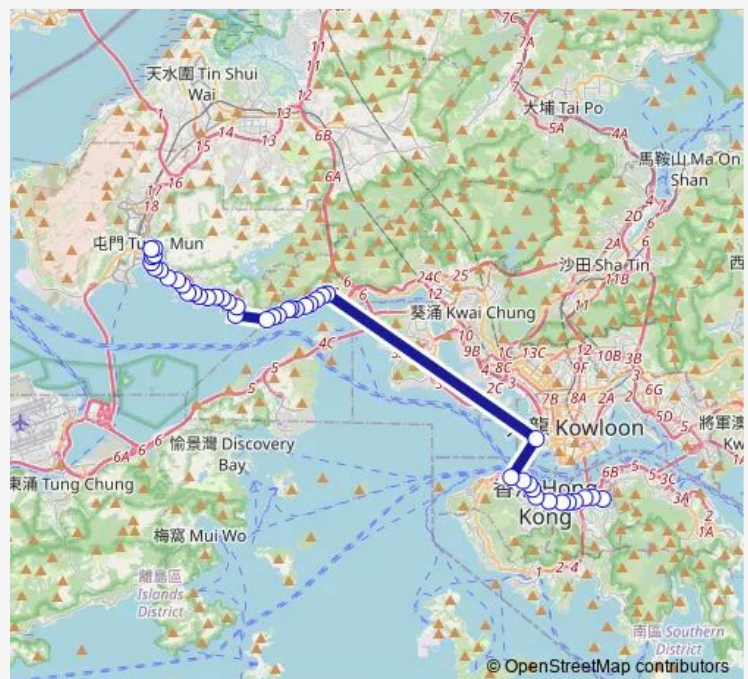

[Ctb] Jubilee Street, Connaught Road Central[[Kmb+Ctb] Jubilee Street/
Jubilee Street, Connaught Road Central

[Ctb] Wing ON Centre, Connaught Road Central[[Kmb] Rumsey Street

Route schedule

[Ctb] Causeway BAY (Moreton Terrace) — [Ctb] CHI LOK FA Yuen

Monday 09:10-23:30

Tuesday 09:10-23:30

Wednesday 09:10-23:30

Thursday 09:10-23:30

Friday 09:10-23:30

Saturday 09:10-22:30

Sunday 06:00-23:30

Route info

Direction: [Ctb] Causeway BAY (Moreton Terrace)

Stops: 43

Trip Duration: 1 hour 21 min

[Ctb] Queen Street, Connaught Road West[[Kmb+Ctb] Queen Street/
Queen Street, Connaught Road West[[Kmb] Queen Street