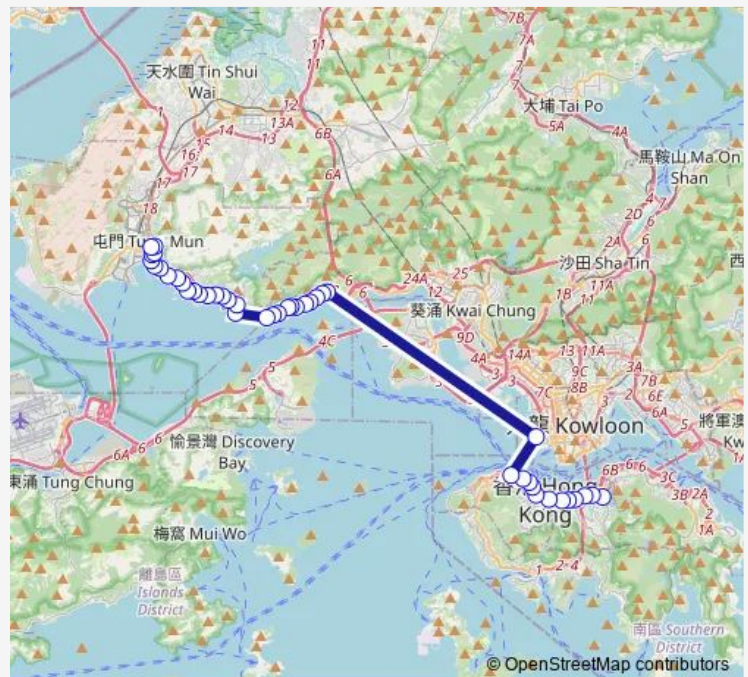

Monday 09:10-23:30

Tuesday 09:10-23:30

Wednesday 09:10-23:30

Thursday 09:10-23:30

Friday 09:10-23:30

Saturday 09:10-22:30

Sunday 06:00-23:30

Route info

Direction: [Ctb] Causeway BAY (Moreton Terrace)

Stops: 43

Trip Duration: 1 hour 17 min

■ 952 — Tuen MUN (CHI LOK FA Yuen) - Causeway BAY (Moreton Terrace) **BusMaps**

[Ctb] Queen Street, Connaught Road West[[Kmb+Ctb] Queen Street/
Queen Street, Connaught Road West[[Kmb] Queen Street