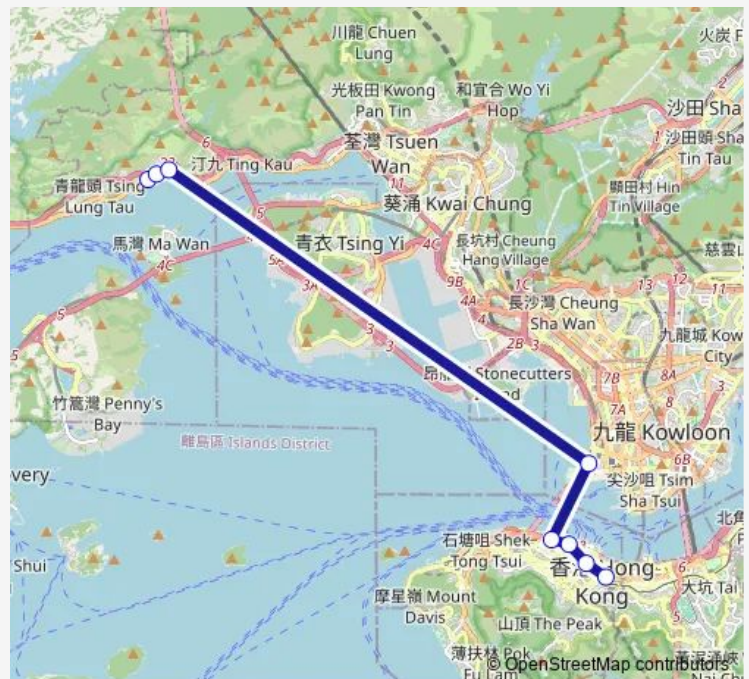

Bus 952 MA WAN Pier - Admiralty (West)

[Go to website](#)

Direction

[Ctb] MA WAN Pier, Castle Peak Road[[Kmb] MA WAN Pier[[Lwb] MA WAN Pier — [Ctb] Admiralty - MTR Exit B

8 stops

[Open route schedule](#)

[Ctb] MA WAN Pier, Castle Peak Road[[Kmb] MA WAN Pier[[Lwb] MA WAN Pier

[Ctb] Jardine House, Connaught Road Central[[Kmb+Ctb] Jardine House
Jardine House, Connaught Road Central[[Kmb] Jardine House

[Ctb] Admiralty - MTR Exit B

Route schedule

[Ctb] MA WAN Pier, Castle Peak Road[[Kmb] MA WAN Pier[[Lwb] MA WAN Pier — [Ctb] Admiralty - MTR Exit B

Monday	07:25
Tuesday	07:25
Wednesday	07:25
Thursday	07:25
Friday	07:25
Saturday	—
Sunday	—

Route info

Direction: [Ctb] MA WAN Pier, Castle Peak Road[[Kmb] MA WAN Pier[[Lwb] MA WAN Pier

Stops: 8

Trip Duration: 0 hour 36 min

952 — MA WAN Pier - Admiralty (West)

952 Bus time schedules and route maps are available in an offline PDF at busmaps.com. Use the busmaps.com website to see live bus times, train schedule or subway schedule, and step-by-step directions for all public transit in Central