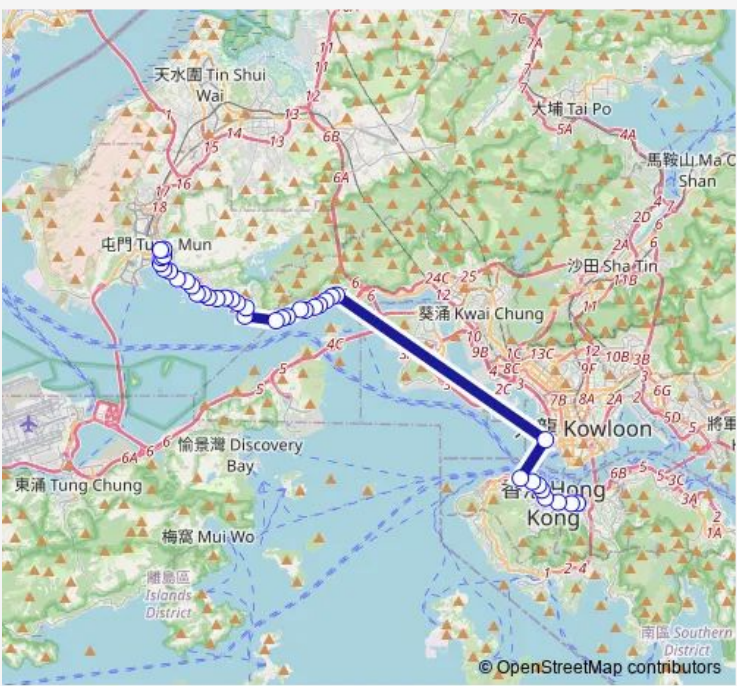

Route schedule

[Ctb] Fleming Road, Hennessy Road|[Kmb+Ctb] Fleming Road/<Br>Fleming Road, Hennessy Road|[Kmb] Fleming Road — [Ctb] CHI LOK FA Yuen

|           |             |
|-----------|-------------|
| Monday    | 18:07-18:32 |
| Tuesday   | 18:07-18:32 |
| Wednesday | 18:07-18:32 |
| Thursday  | 18:07-18:32 |
| Friday    | 18:07-18:32 |
| Saturday  | —           |
| Sunday    | —           |

**Route info**

Direction: [Ctb] Fleming Road, Hennessy Road|[Kmb+Ctb] Fleming Road/<Br>Fleming Road, Hennessy Road|[Kmb] Fleming Road

Stops: 38

Trip Duration: 1 hour 13 min

[Ctb] Sham Tseng Village, Castle Peak Road[[Kmb] Sham Tseng Village][Lwb] Sham Tseng Village

[Ctb] MA WAN Pier, Castle Peak Road[[Kmb] MA WAN Pier][Lwb] MA WAN Pier

[Ctb] SEA Crest Villa Phase 3, Castle Peak Road[[Kmb] SEA Crest Villa Phase 3][Lwb] SEA Crest Villa Phase 3

[Ctb] SEA Crest Villa Phase 4, Castle Peak Road[[Kmb] SEA Crest Villa Phase 4][Lwb] SEA Crest Villa Phase 4