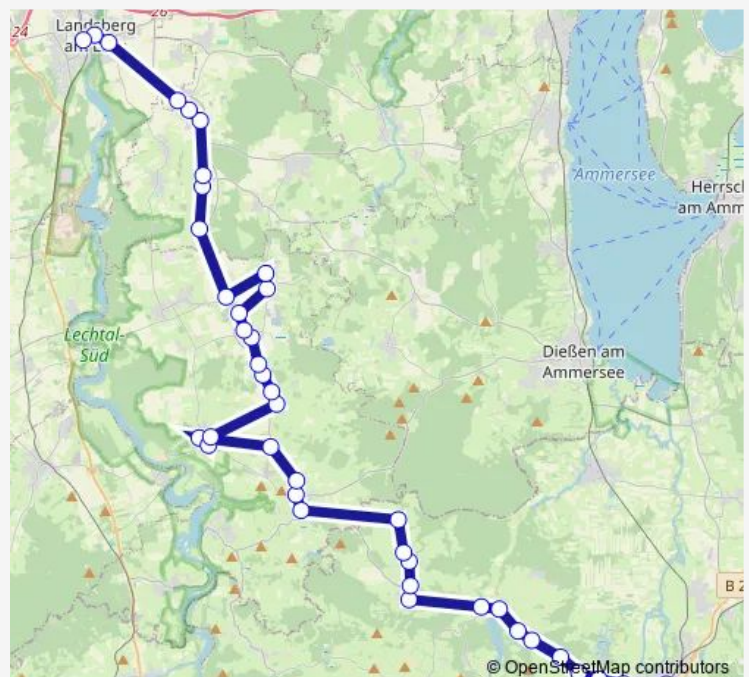

### Route schedule

Weilheim (Oberbay) — Landsberg, Schulzentrum

Monday 06:51-07:20

Tuesday 06:51-07:20

Wednesday 06:51-07:20

Thursday 06:51-07:20

Friday 06:51-07:20

Saturday —

### Route info

Direction: Weilheim (Oberbay)

Stops: 45

Trip Duration: 1 hour 33 min

■ 952

BusMaps

Reichling, Sägewerk

Reichling, Dietrich