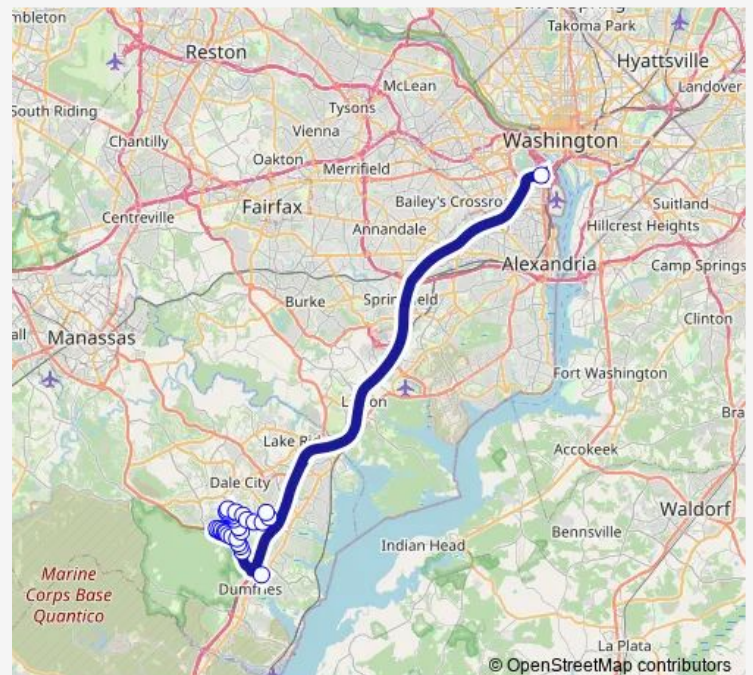

Waterway Dr @ Marlinton Dr

Waterway Dr @ Moncure Dr

Waterway Dr @ Montview Dr

Route schedule

Benita Fitzgerald Dr @ Brahms Dr — Pentagon Metro

Monday 04:17-08:14

Tuesday 04:17-08:14

Wednesday 04:17-08:14

Thursday 04:17-08:14

Friday 04:17-08:14

Saturday —

Sunday —

Route info

Direction: Benita Fitzgerald Dr @ Brahms Dr

Stops: 26

Trip Duration: 1 hour 1 min

952 — Montclair Pentagon Express

Waterway Dr @ Widewater Dr

Waterway Dr @ South Lake Blvd

Dumfries Rd @ Exeter Dr

234 Commuter Lot Crosswalk

Pentagon Metro

Direction

Pentagon Metro — Benita Fitzgerald Dr @ Brickwood Dr

28 stops

[Open route schedule](#)

Pentagon Metro

234 Commuter Lot Crosswalk

Dumfries Rd @ Exeter Dr

Dumfries Rd @ Stockbridge Dr

Montclair Commuter Lot

Waterway Dr @ South Lake Blvd