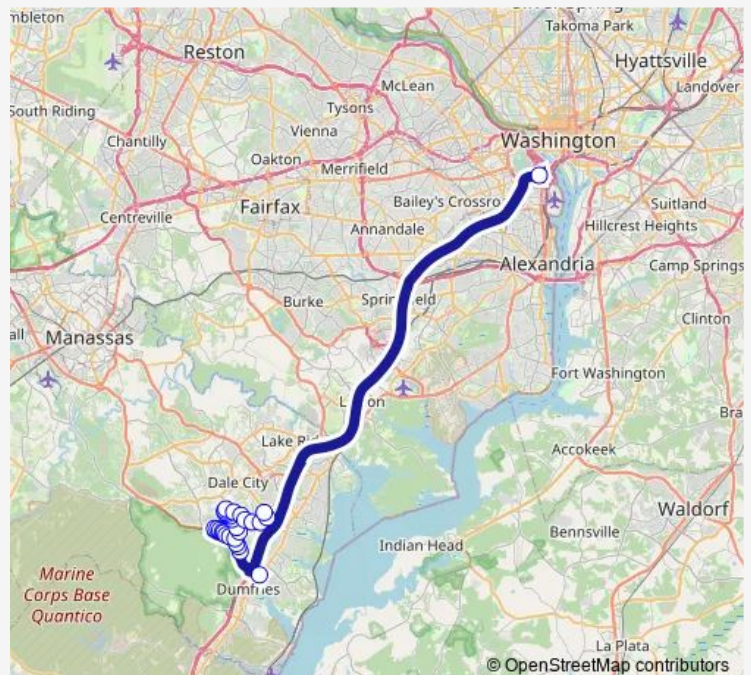

Waterway Dr @ Golf Club Dr

Waterway Dr @ Fallstone Pl

Waterway Dr @ Avon Dr

Waterway Dr @ Alexander Pl

Waterway Dr @ Ashgrove Dr

Waterway Dr @ Brawner Dr

Waterway Dr @ Marlinton Dr

Waterway Dr @ Moncure Dr

Waterway Dr @ Montview Dr

### Route schedule

Benita Fitzgerald Dr @ Brahms Dr — Pentagon Metro

Monday 04:17-08:14

Tuesday 04:17-08:14

Wednesday 04:17-08:14

Thursday 04:17-08:14

Friday 04:17-08:14

Saturday —

### Route info

Direction: Benita Fitzgerald Dr @ Brahms Dr

Stops: 26

Trip Duration: 0 hour 59 min

952 — Montclair Pentagon Express

Waterway Dr @ Widewater Dr

Waterway Dr @ South Lake Blvd

Dumfries Rd @ Exeter Dr