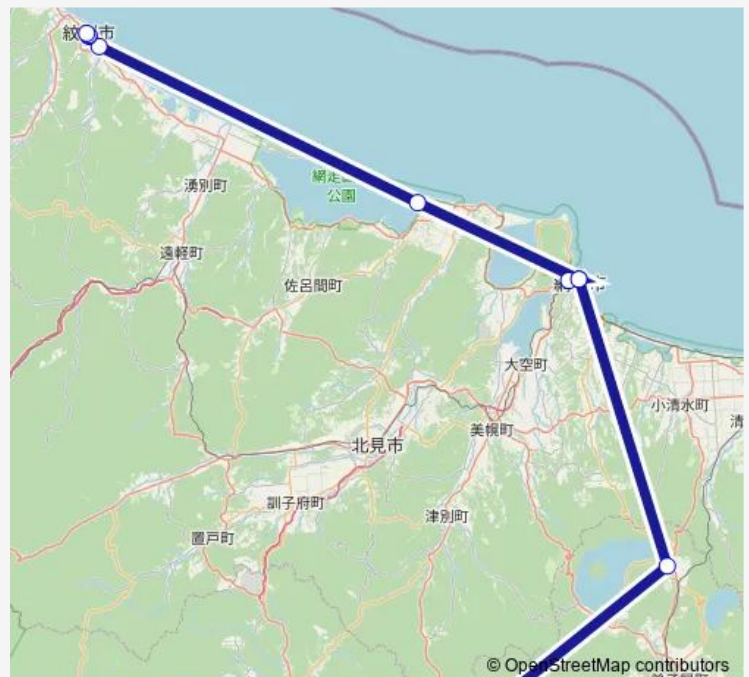

### Route schedule

あかん遊久の里鶴雅 — ホテルオホーツクパレス紋別

Monday —

Tuesday —

Wednesday —

Thursday —

Friday 08:00

Saturday 08:00

### Route info

Direction: あかん遊久の里鶴雅

Stops: 16

Trip Duration: 8 hour 0 min

■ 阿寒 ~ 摩周 ~ 網走 ~ 紋別

BusMaps

阿寒～摩周～網走～紋別 Bus time schedules and route maps are available in an offline PDF at [busmaps.com](https://busmaps.com). Use the [busmaps.com](https://busmaps.com) website to see live bus times, train schedule or subway schedule, and step-by-step directions for all public transit in Mombetsu