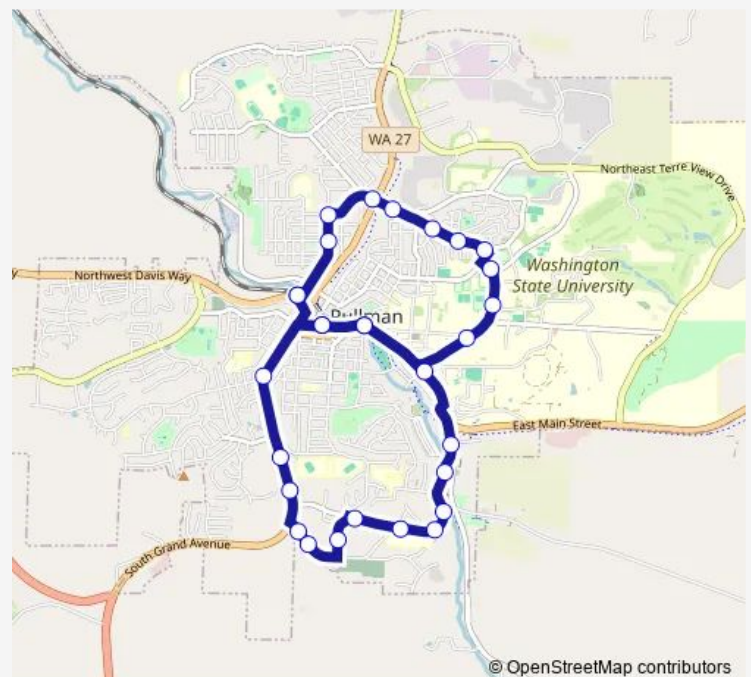

Direction

Transfer Station — Transfer Station

29 stops

[Open route schedule](#)

Transfer Station

State and Harrison

State and True, North bound

Rosauers

Taco Bell

Pullman Church of Christ

Harvey/Duncan

Streit Perham

Flag Lane east bound

Gesa Field

Troy Lane

WSU Visitors Center - south bound

Saturday —

Sunday —

Route info

Direction: Transfer Station

Stops: 29

Trip Duration: 0 hour 31 min

Loop

Summit Therapy

Village Centre Cinemas

opp. Pro Mall

Birch and Barley

Main and Stadium Way

WSU Visitor Center - north bound

Pine Street Mall - north bound

Transfer Station

Loop Bus time schedules and route maps are available in an offline PDF at busmaps.com. Use the busmaps.com website to see live bus times, train schedule or subway schedule, and step-by-step directions for all public transit in Moscow