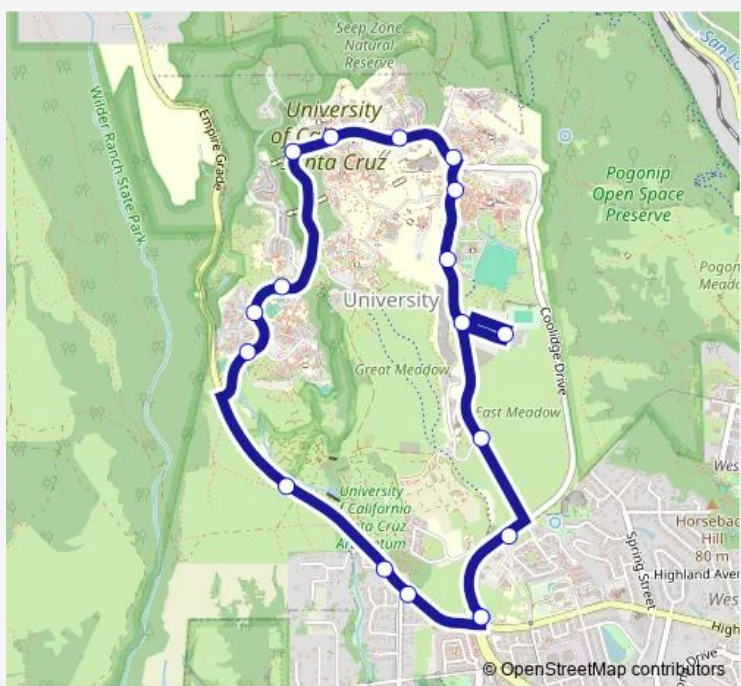

Direction
 High & Bay (Main Entrance) — High & Bay (Main Entrance)
 16 stops
[Open route schedule](#)

- High & Bay (Main Entrance)
- High & Western
- Empire Grade & Arboretum
- West Remote Parking Interior
- West Remote Parking Entrance
- Oakes College
- Rachel Carson/Porter Colleges
- Kerr Hall
- Kresge College
- Science Hill
- Colleges 9/10
- Cowell/Stevenson Colleges
- East Remote Parking Entrance
- Village/Farm
- Lower Campus
- High & Bay (Main Entrance)

Direction

High & Bay (Main Entrance) — Barn Theater/Main Entrance (Drop Off Only)

14 stops

[Open route schedule](#)

High & Bay (Main Entrance)

High & Western

Empire Grade & Arboretum

Oakes College

Friday 07:45-20:35

Saturday —

Sunday —

Route info

Direction: High & Bay (Main Entrance)

Stops: 14

Trip Duration: 0 hour 20 min

Direction

Stops: 18

Trip Duration: 0 hour 24 min

LOOP Bus time schedules and route maps are available in an offline PDF at busmaps.com. Use the busmaps.com website to see live bus times, train schedule or subway schedule, and step-by-step directions for all public transit in Santa Cruz