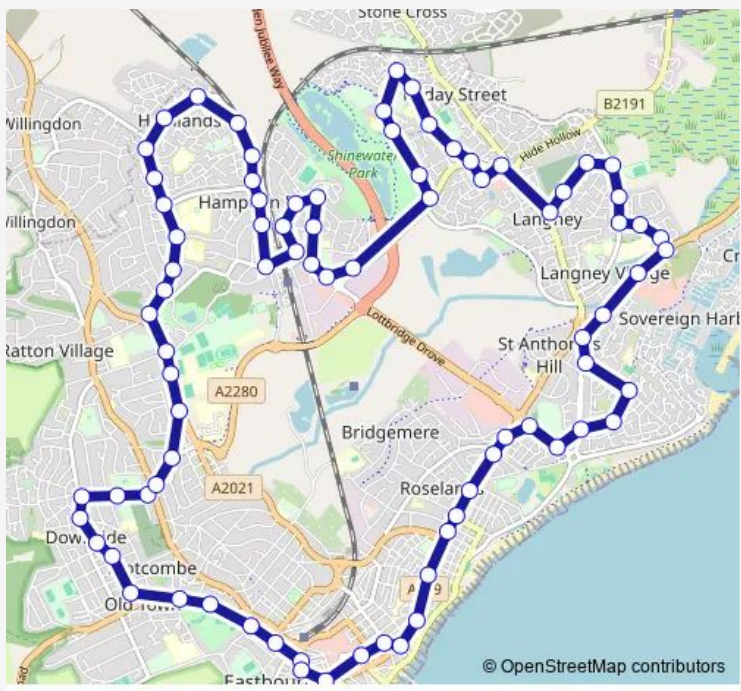

Bus Loop Eastbourne Town Centre - Eastbourne Town Centre

[Go to website](#)

Direction
 Gildredge Road — Gildredge Road

75 stops

[Open route schedule](#)

- Gildredge Road
- Upperton Gardens
- Eversfield Road
- The Hawthorns
- Enys Road
- St Thomas A Becket School
- King's Avenue
- Burton Road
- District General Hospital
- Selmeston Road
- Park Avenue
- Kings Drive
- Stanmer Drive
- Meadowlands Avenue
- The Broadway
- Lindfield Road
- Elderwood Close
- Larch Gardens
- St Martins Road
- Malvern Close
- Croxden Way

Route schedule
 Gildredge Road — Gildredge Road

Monday	19:18-22:00
Tuesday	19:18-22:00
Wednesday	19:18-22:00
Thursday	19:18-22:00
Friday	19:18-22:00
Saturday	19:18-22:00
Sunday	08:55-20:40

Route info

Direction: Gildredge Road

Stops: 75

Trip Duration: 1 hour 3 min

■ Loop — Eastbourne Town Centre - Eastbourne Town Centre **BusMaps**

Maywood Avenue

Mulberry Close

Pulborough Avenue

Freeman Avenue

Brassey Parade