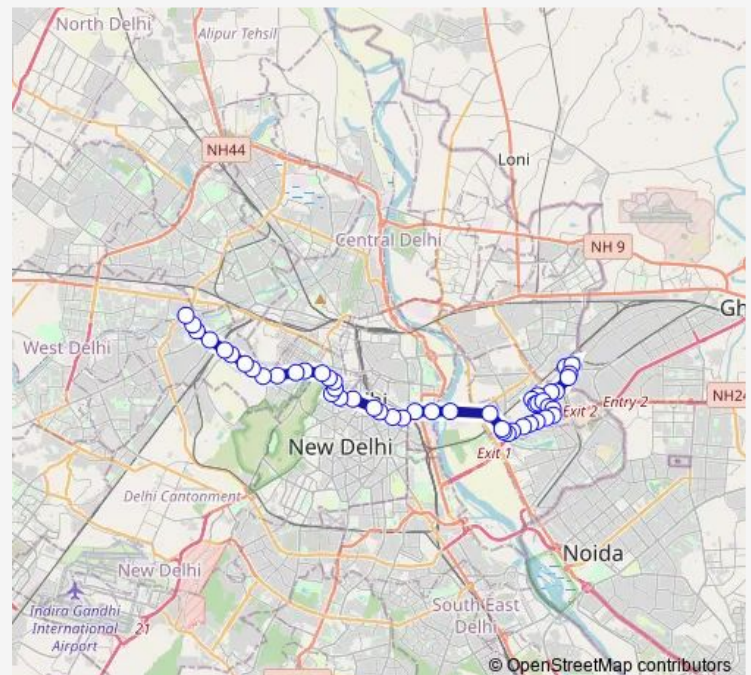

### Route schedule

Anand Vihar Isbt Terminal — Punjabi Bagh Terminal

Monday 04:57-20:07

Tuesday 04:57-20:07

Wednesday 04:57-20:07

Thursday 04:57-20:07

Friday 04:57-20:07

Saturday 04:57-20:07

### Route info

Direction: Anand Vihar Isbt Terminal

Stops: 49

Trip Duration: 1 hour 35 min

■ 85up

BusMaps

Ganesh Nagar

Shakar Pur School Block