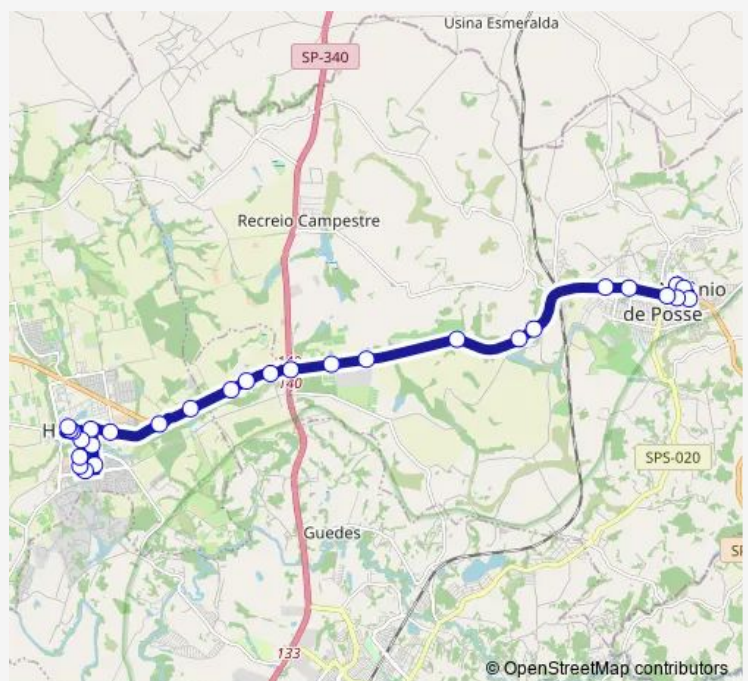

Route schedule

Rua Amaro Ortiz de Campos, 795-829 — Rua Iris, 268

Monday	15:45
Tuesday	15:45
Wednesday	15:45
Thursday	15:45
Friday	15:45
Saturday	—
Sunday	—

Route info

Direction: Rua Amaro Ortiz de Campos, 795-829

Stops: 30

Trip Duration: 0 hour 19 min

673EX2 — Santo Antonio de Posse (Centro) / Holambra (Centro)

Avenida das Tulípas, 340-448

Rua Solidagos, 353

Rua das Dalias, 3315-3559

Rua Massaranduba, 225-271

Rua Proteas, 441-499

Rua Doutor Jorge Latour, 430-520

Rua Rota dos Imigrantes, 101-123

Rua Ciclamens, 29-115

Rua Iris, 268

Direction

Rua Iris, 268 — Rua Amaro Ortiz de Campos, 795-829

28 stops

[Open route schedule](#)

Wednesday 17:00

Thursday 17:00

Friday 17:00

Saturday —

Sunday —

Route info

Direction: Rua Iris, 268

Stops: 28