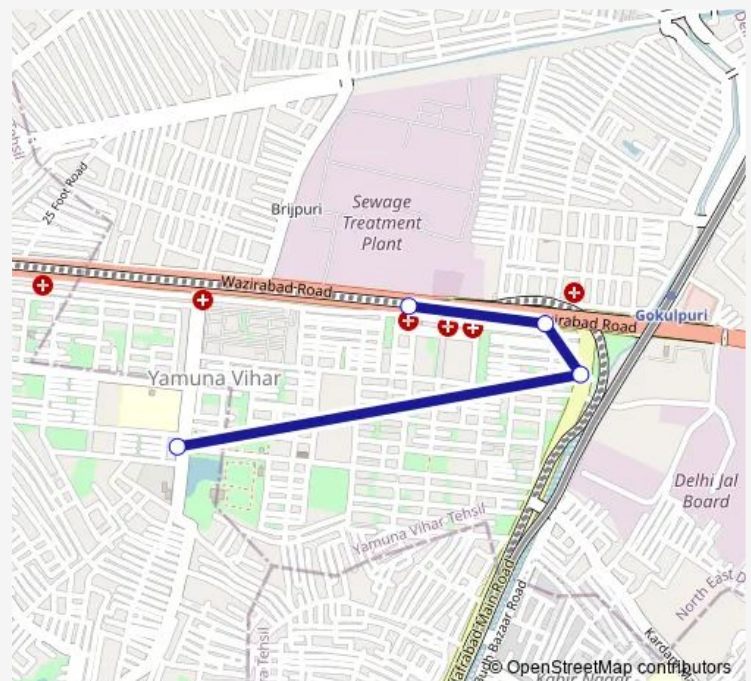

Bus 412stldown

[Go to website](#)

Direction

Yamuna Vihar Cluster Depot — C 4 Yamuna Vihar

4 stops

[Open route schedule](#)

Yamuna Vihar Cluster Depot

C4 Yamuna Vihar Crossing

Gokul Puri

C 4 Yamuna Vihar

Route schedule

Yamuna Vihar Cluster Depot — C 4 Yamuna Vihar

Monday 04:45-16:03

Tuesday 04:45-16:03

Wednesday 04:45-16:03

Thursday 04:45-16:03

Friday 04:45-16:03

Saturday 04:45-16:03

Sunday 04:45-16:03

Route info

Direction: Yamuna Vihar Cluster Depot

Stops: 4

Trip Duration: 0 hour 6 min

412stldown