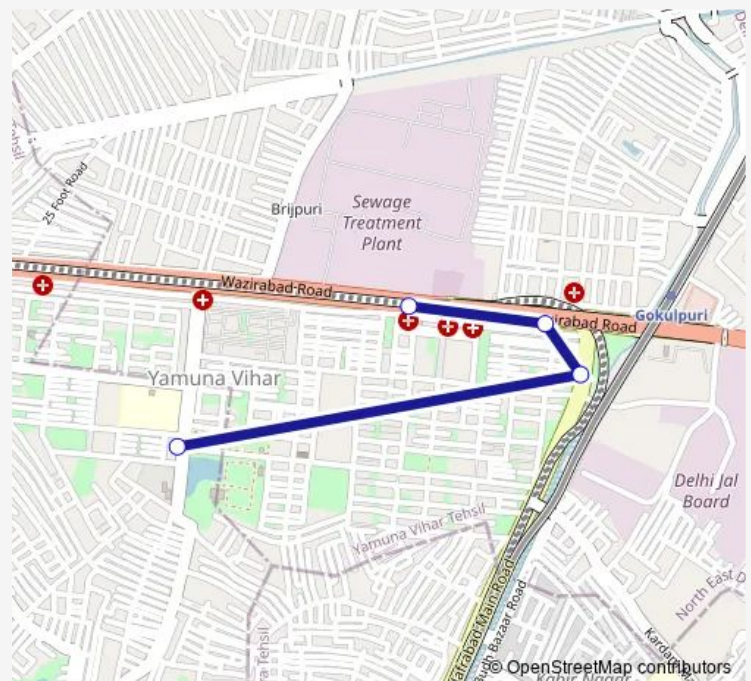

Bus 412stldown

[Go to website](#)

Direction

Yamuna Vihar Cluster Depot — C 4 Yamuna Vihar

4 stops

[Open route schedule](#)

Yamuna Vihar Cluster Depot

C4 Yamuna Vihar Crossing

Gokul Puri

C 4 Yamuna Vihar

Route schedule

Yamuna Vihar Cluster Depot — C 4 Yamuna Vihar

Monday 04:45-16:03

Tuesday 04:45-16:03

Wednesday 04:45-16:03

Thursday 04:45-16:03

Friday 04:45-16:03

Saturday 04:45-16:03

Sunday 04:45-16:03

Route info

Direction: Yamuna Vihar Cluster Depot

Stops: 4

Trip Duration: 0 hour 6 min

■ 412stldown