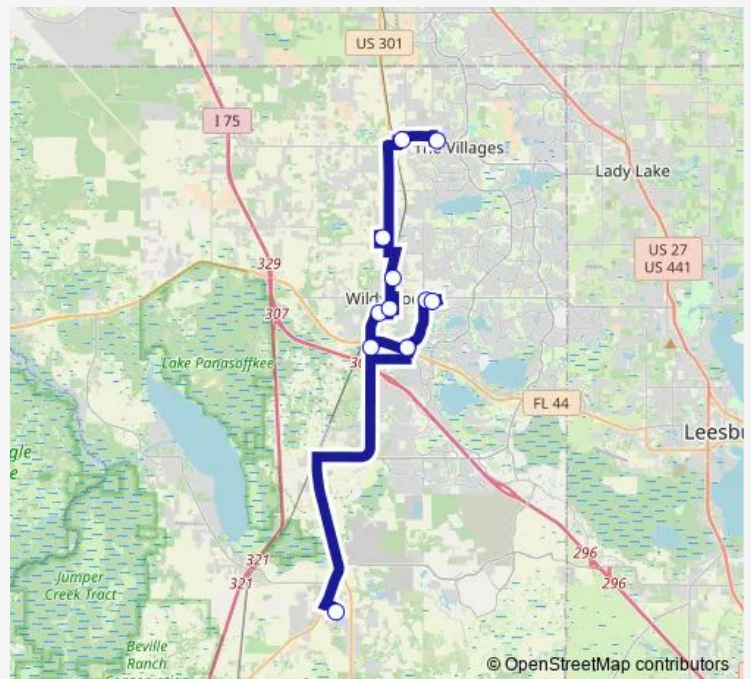

### Route schedule

Lake-Sumter Community College - Orange Shuttle Connection — Publix Southern Trace Plaza

Monday 09:46

Tuesday —

Wednesday 09:46

Thursday —

Friday 09:46

Saturday —

### Route info

Direction: Lake-Sumter Community College - Orange Shuttle Connection

Stops: 11

Trip Duration: 1 hour 25 min

**Direction**

Parkwood — Lake-Sumter Community College - Orange Shuttle Connection