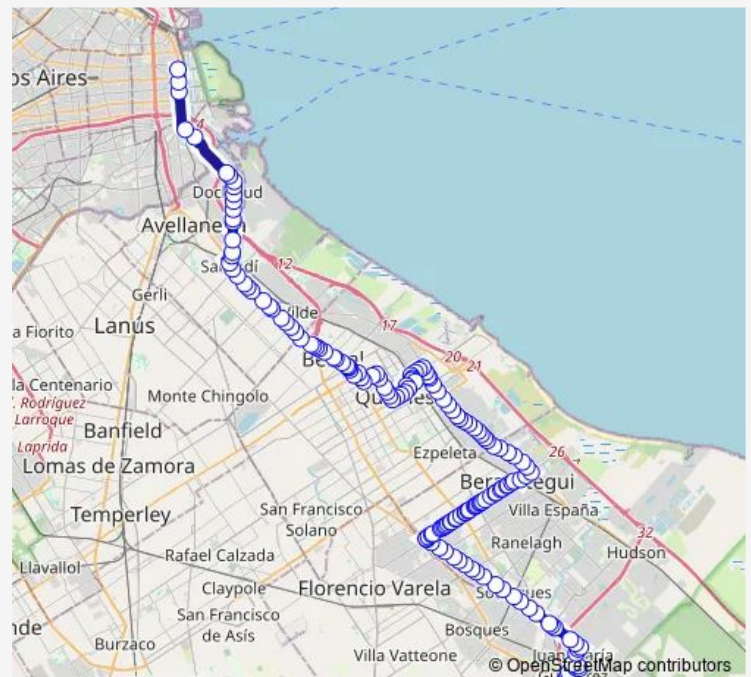

Camino General Belgrano 5424

Camino General Belgrano 5020-5198

Camino General Belgrano 4649-4699

Camino General Belgrano 4400-4498

Route schedule

Calle 413 75 — 194 Peron Juan Domingo Tte. General

Monday 00:29-23:50

Tuesday 00:29-23:50

Wednesday 00:29-23:50

Thursday 00:29-23:50

Friday 00:29-23:50

Saturday 00:29-23:50

Sunday 00:29-23:50

Route info

Direction: Calle 413 75

Stops: 158

Trip Duration: 2 hour 8 min

159A — Jnamba159

Camino General Belgrano 3878

Camino General Belgrano 3500-3548

Avenida EVA Perón 1249-1299

Camino General Belgrano 2900-2948

Camino General Belgrano 2648