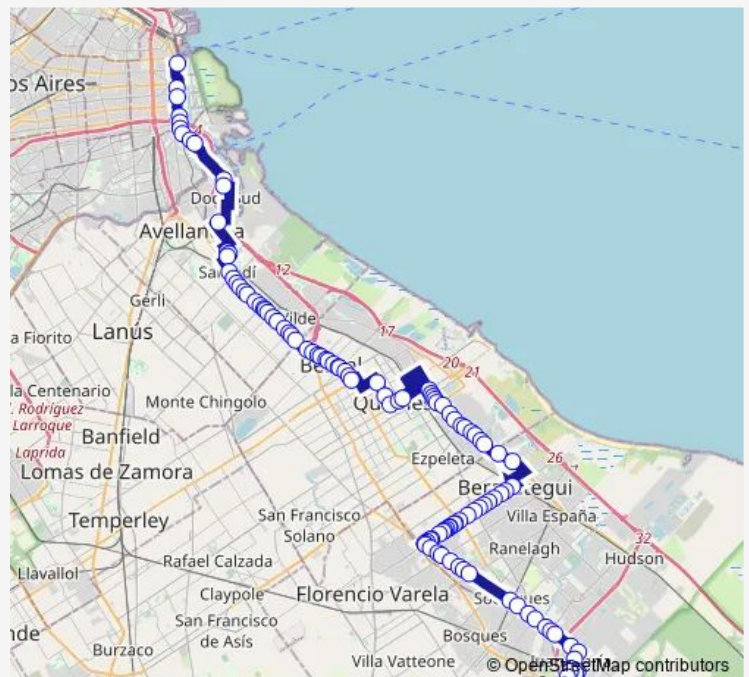

### Route schedule

560 Bouchard — Calle 413 75

Monday 00:39-23:54

Tuesday 00:39-23:54

Wednesday 00:39-23:54

Thursday 00:39-23:54

Friday 00:39-23:54

Saturday 00:39-23:40

### Route info

Direction: 560 Bouchard

Stops: 111

Trip Duration: 2 hour 8 min

159A — Jnamba159

Avenida Bartolomé Mitre 4593-4599

Avenida Bartolomé Mitre 4841

Avenida Bartolomé Mitre 5047-5099