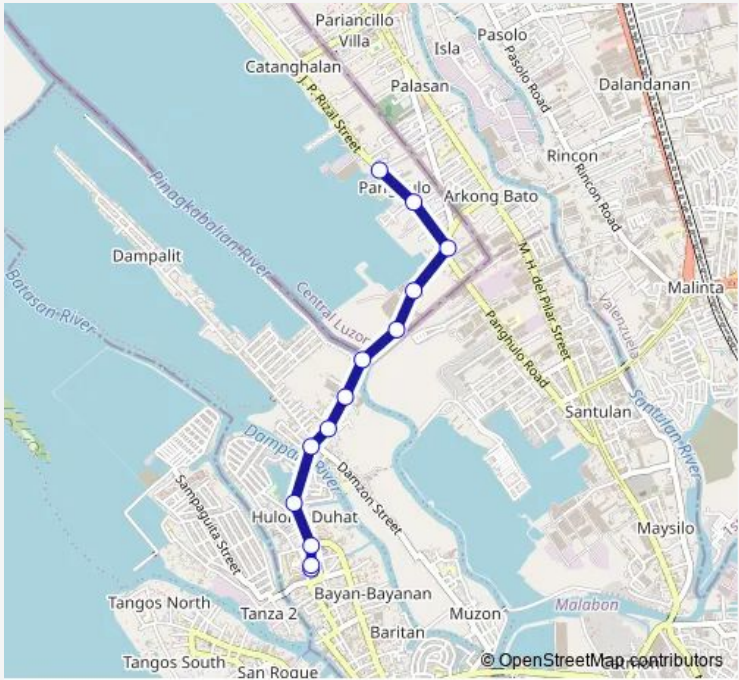

**Route schedule**  
 Malabon National High School, Don Bastilio Bautista Boulevard, Malabon City — J. P Rizal, Obando

Monday	00:00
Tuesday	00:00
Wednesday	00:00
Thursday	00:00
Friday	00:00
Saturday	00:00
Sunday	00:00

**Route info**

Direction: Malabon National High School, Don Bastilio Bautista Boulevard, Malabon City

Stops: 13

Trip Duration: 0 hour 15 min

Don Bastilio Bautista Boulevard, Malabon City

Sto Rosario Parish, Don Bastilio Bautista Boulevard, Malabon City

Don Bastilio Bautista Boulevard / Gov. Andres Gabriel Intersection Malabon City

Heath Centre, Don Bastilio Bautista Boulevard, Malabon City

## Route info

Direction: J. P Rizal, Obando

Stops: 12

Trip Duration: 0 hour 14 min

Bus time schedules and route maps are available in an offline PDF at [busmaps.com](https://busmaps.com). Use the [busmaps.com](https://busmaps.com) website to see live bus times, train schedule or subway schedule, and step-by-step directions for all public transit in Malabon