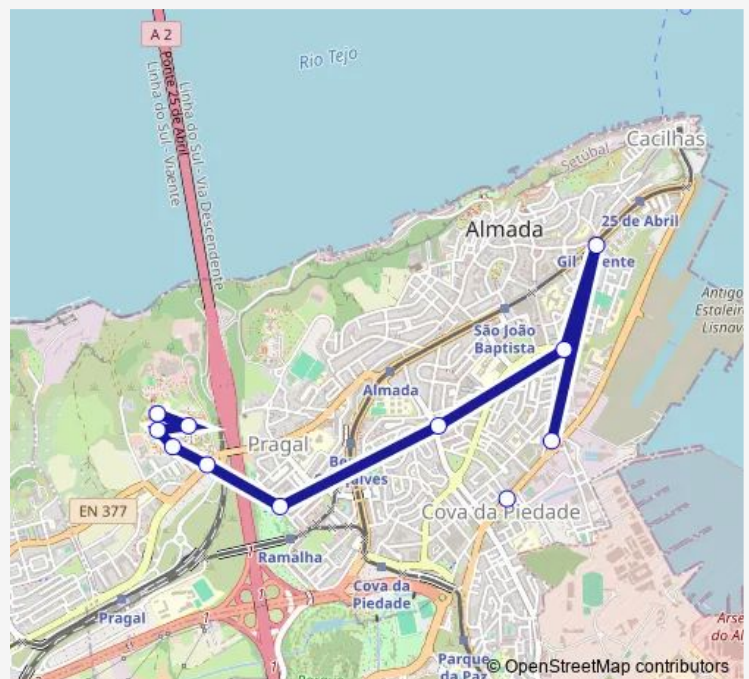

Wednesday 07:15-18:15

Thursday 07:15-18:15

Friday 07:15-18:15

Saturday 07:15-20:15

Sunday 07:15-20:15

Route info

Direction: Cova Piedade (Lgo 5 Outubro) Jardim

Stops: 11

Trip Duration: 0 hour 20 min

■ 182a - Cova da Piedade - Pragal (Hosp) (via Romeira)(Circuito da Saúde)

Bus time schedules and route maps are available in an offline PDF at busmaps.com. Use the busmaps.com website to see live bus times, train schedule or subway schedule, and step-by-step directions for all public transit in Almada