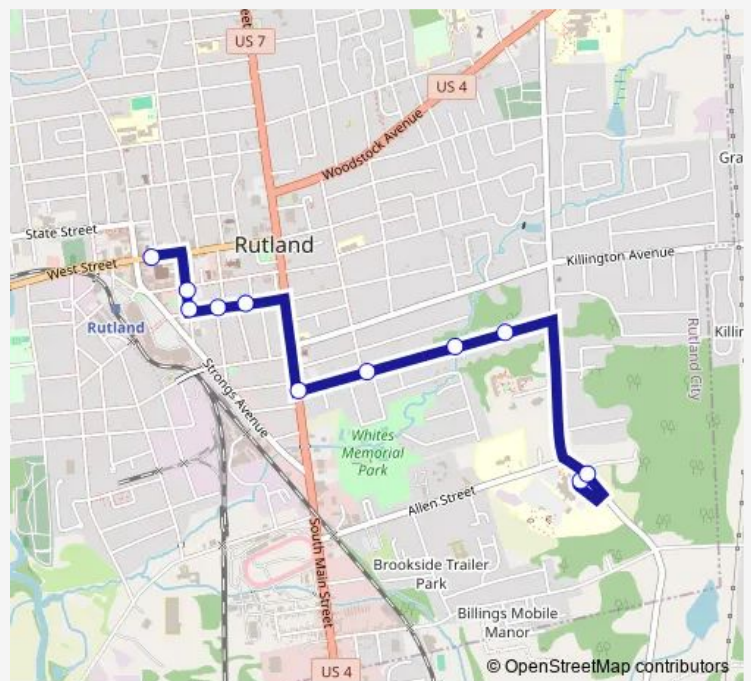

Direction

Rutland Regional Medical Center — Rutland Multi-Modal Transit Center

11 stops

[Open route schedule](#)

Rutland Regional Medical Center

Stratton Rd. and Albert Cree Dr.

Jackson Avenue and Stratton Road - Fire Hydrant

Jackson Avenue and Jackson Heights

Jackson Ave.

Jackson Ave. & Main St.

Washington St. & Nickwackett St.

Washington St. & Court St.

Wales St. & Washington St.

Wales St. & Center St.

Rutland Multi-Modal Transit Center

Route info

Direction: Rutland Regional Medical Center

Stops: 11

Trip Duration: 0 hour 8 min

■ Hospital

Direction

Rutland Multi-Modal Transit Center — Rutland Regional Medical Center

19 stops

[Open route schedule](#)

Rutland Multi-Modal Transit Center

Court Square

Terrill St.

East St. & Washington St.

East Street and Killington Avenue

Killington Ave. & Lafayette St.

Killington Ave.