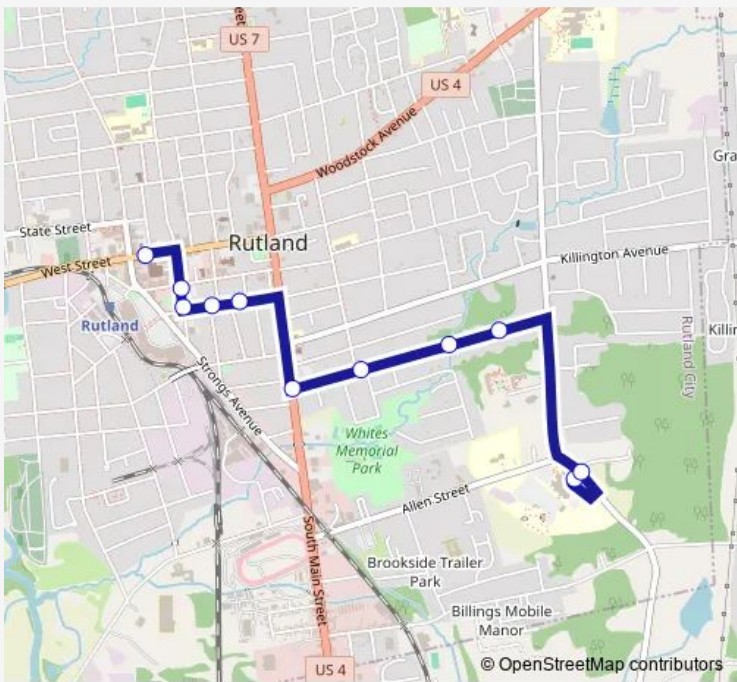

[Go to website](#)

Direction
 Rutland Regional Medical Center — Rutland Multi-Modal Transit Center

11 stops

[Open route schedule](#)

- Rutland Regional Medical Center
- Stratton Rd. and Albert Cree Dr.
- Jackson Avenue and Stratton Road - Fire Hydrant
- Jackson Avenue and Jackson Heights
- Jackson Ave.
- Jackson Ave. & Main St.
- Washington St. & Nickwackett St.
- Washington St. & Court St.
- Wales St. & Washington St.
- Wales St. & Center St.
- Rutland Multi-Modal Transit Center

Route schedule
 Rutland Regional Medical Center — Rutland Multi-Modal Transit Center

Monday	08:17-16:47
Tuesday	08:17-16:47
Wednesday	08:17-16:47
Thursday	08:17-16:47
Friday	08:17-16:47
Saturday	08:17-16:47
Sunday	—

Route info

Direction: Rutland Regional Medical Center

Stops: 11

Trip Duration: 0 hour 8 min

Hospital

Direction

Rutland Multi-Modal Transit Center — Rutland Regional Medical Center

19 stops

[Open route schedule](#)

Rutland Multi-Modal Transit Center

Court Square

Terrill St.

East St. & Washington St.

East Street and Killington Avenue

Killington Ave. & Lafayette St.

Killington Ave.