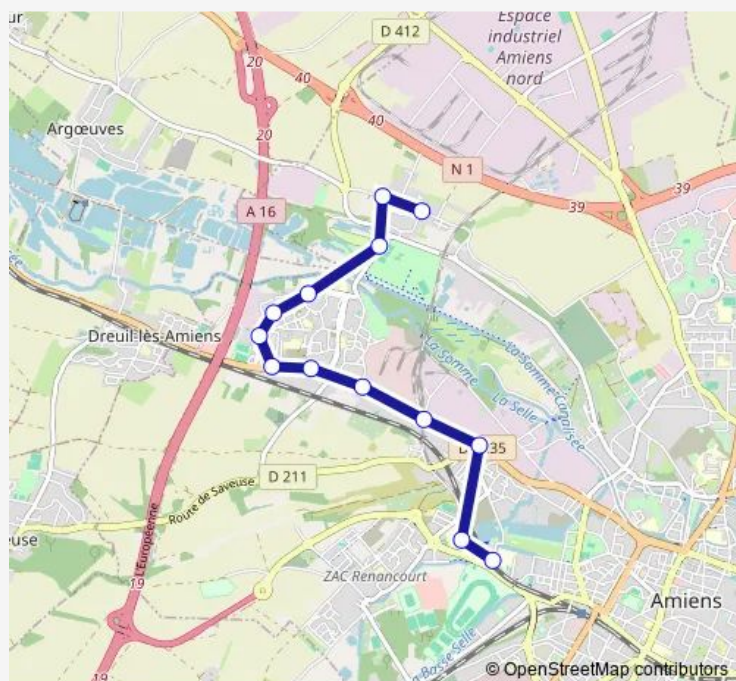

Thursday 12:05-18:10

Friday 12:05-18:10

Saturday —

Sunday —

Route info

Direction: Lycée La Hotoie

Stops: 13

Trip Duration: 0 hour 27 min

■ T45 — Ligne T45

BusMaps

Direction

P. Corneille — Lycée La Hotoie

13 stops

[Open route schedule](#)

P. Corneille

Saint-Sauveur

Thursday 07:28-13:31

Friday 07:28-13:31

Saturday —

Sunday —

Route info

Direction: P. Corneille

Stops: 13

Trip Duration: 0 hour 22 min