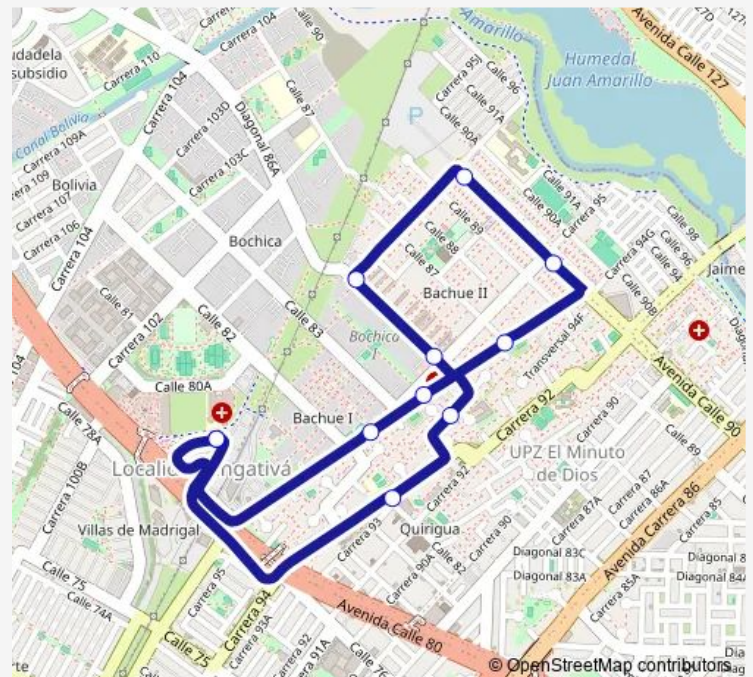

Portal 80

Route schedule

Portal 80 — Portal 80

Monday	04:03-00:30 ⁺¹
Tuesday	04:03-00:30 ⁺¹
Wednesday	04:03-00:30 ⁺¹
Thursday	04:03-00:30 ⁺¹
Friday	04:03-00:30 ⁺¹
Saturday	04:03-00:30 ⁺¹
Sunday	04:13-23:30

Route info

Direction: Portal 80

Stops: 11

Trip Duration: 0 hour 37 min

Direction

Portal 80 — TV 94L - CL 82

10 stops

[Open route schedule](#)

Route info

Direction: Portal 80

Stops: 10

Trip Duration: 0 hour 17 min

Direction

TV 94 - CL 82a — Portal 80

10 stops

[Open route schedule](#)