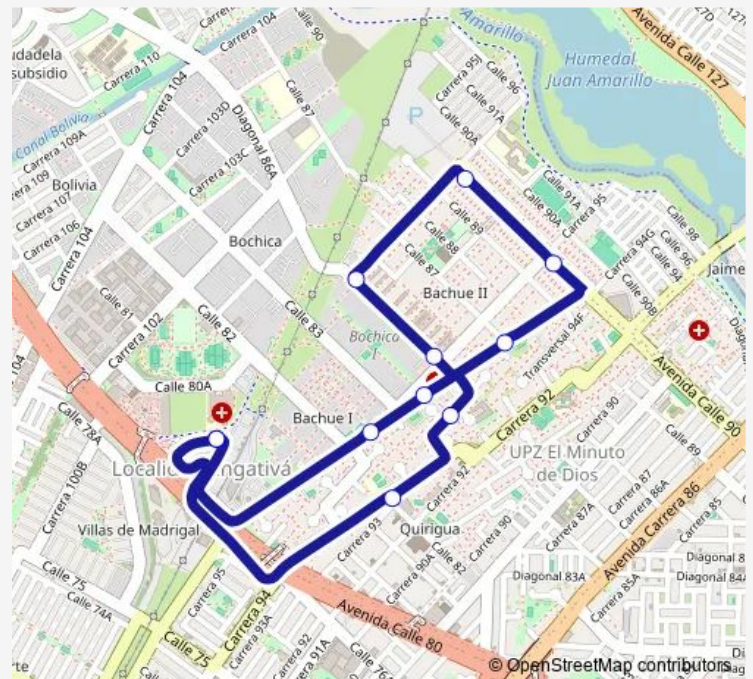

PORTAL 80

Route schedule

PORTAL 80 — PORTAL 80

Monday	04:03-00:30 ⁺¹
Tuesday	04:03-00:30 ⁺¹
Wednesday	04:03-00:30 ⁺¹
Thursday	04:03-00:30 ⁺¹
Friday	04:03-00:30 ⁺¹
Saturday	04:03-00:30 ⁺¹
Sunday	04:13-23:30

Route info

Direction: PORTAL 80

Stops: 11

Trip Duration: 0 hour 35 min

Direction

PORTAL 80 — TV 94L - CL 82

10 stops

[Open route schedule](#)

Route info

Direction: PORTAL 80

Stops: 10

Trip Duration: 0 hour 17 min

Direction

TV 94 - CL 82a — PORTAL 80

10 stops

[Open route schedule](#)

TV 94L - CL 82

PORTAL 80

Route schedule

TV 94 - CL 82a — PORTAL 80

Monday	04:12-04:45
Tuesday	04:12-04:45
Wednesday	04:12-04:45
Thursday	04:12-04:45
Friday	04:12-04:45
Saturday	—
Sunday	—

Route info

Direction: TV 94 - CL 82a