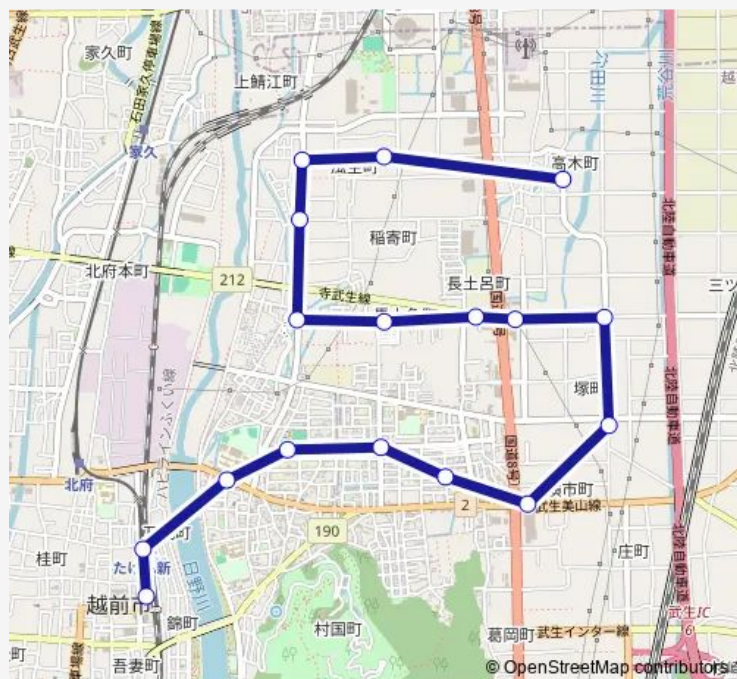

J r 武生駅 — 高木町

Monday

—

Tuesday

—

Wednesday

11:30-16:25

Thursday

—

Friday

11:30-16:25

Saturday

—

Sunday

—

Route info

Direction: J r 武生駅

Stops: 17

Trip Duration: 0 hour 26 min

国高・北日野ルート (国高編・下り)

Bus time schedules and route maps are available in an offline PDF at busmaps.com. Use the busmaps.com website to see live bus times, train schedule or subway schedule, and step-by-step directions for all public transit in Sabae