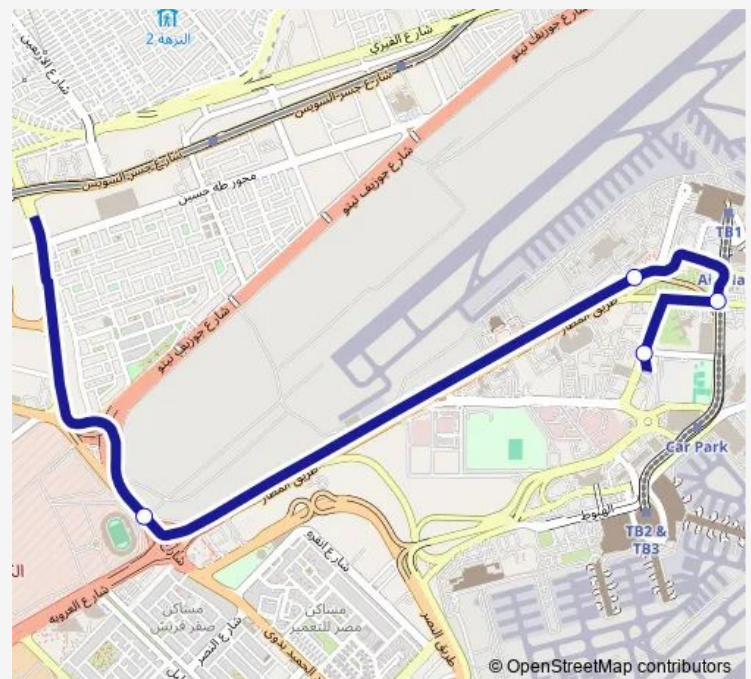

## Bus CTA 318 Al Nozha Al Gadida Station (Gesr El Suez Garage) - Cairo Airport Station

[Go to website](#)**Direction**

Cairo Airport — Military Academy Stadium (Sheraton)

4 stops

[Open route schedule](#)

Cairo Airport

Hall 3 (Cairo Airport)

Hall 4 (Cairo Airport)

Military Academy Stadium (Sheraton)

**Route schedule**

Cairo Airport — Military Academy Stadium (Sheraton)

Monday	10:00
Tuesday	10:00
Wednesday	10:00
Thursday	10:00
Friday	10:00
Saturday	10:00
Sunday	10:00

**Route info**

Direction: Cairo Airport

Stops: 4

Trip Duration: 0 hour 10 min

**Direction**

Al Nozha Al Gadida — Cairo Airport

6 stops

[Open route schedule](#)

Monday	10:00
Tuesday	10:00
Wednesday	10:00
Thursday	10:00
Friday	10:00
Saturday	10:00
Sunday	10:00

**Route info**

Direction: Al Nozha Al Gadida

Stops: 6

Trip Duration: 0 hour 18 min

CTA 318 Bus time schedules and route maps are available in an offline PDF at [busmaps.com](https://busmaps.com). Use the [busmaps.com](https://busmaps.com) website to see live bus times, train schedule or subway schedule, and step-by-step directions for all public transit in Cairo