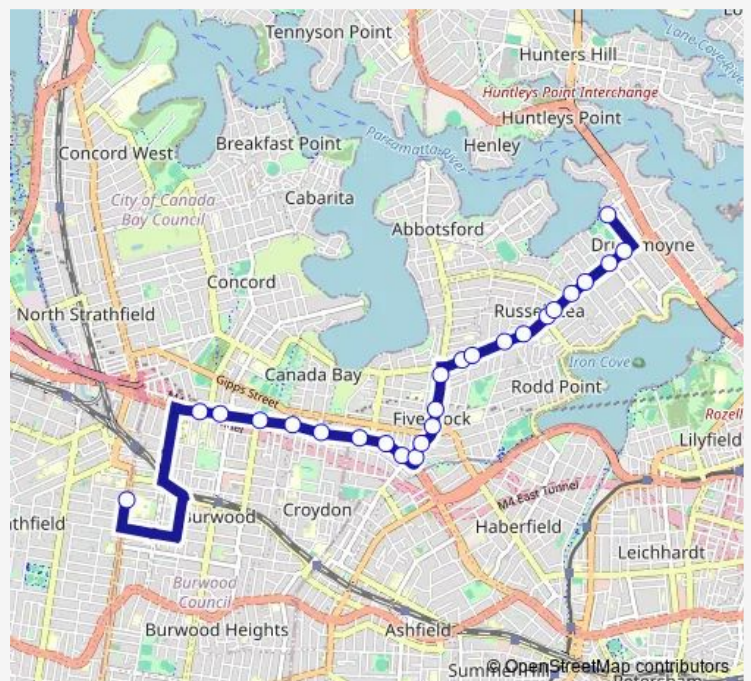

Great North Rd Opp Harrabrook Av

Great North Rd At Longview St

Great North Rd Opp Club Five Dock Rsl

Five Dock Shops, Great North Rd

Great North Rd Before Lyons Rd

Storey Park, Lyons Rd

Lyons Rd Before Pine Av

Lyons Rd At Myalora St

Lyons Rd Opp Lamrock Av

Lyons Rd At Mons St

Lyons Rd At Tait Lane

Lyons Rd At Byrne Av

Route schedule

Santa Sabina College, The Boulevard — Drummoyne Oval, Bayswater St

Monday	15:26
Tuesday	15:26
Wednesday	15:26
Thursday	15:26
Friday	—
Saturday	—
Sunday	—

Route info

Direction: Santa Sabina College, The Boulevard

Stops: 25

Trip Duration: 0 hour 33 min

626s — Santa Sabina Strathfield to Drummoyne

Lyons Rd At Gipps St

Lyons Rd At Thompson St

Lyons Rd Opp Tranmere St