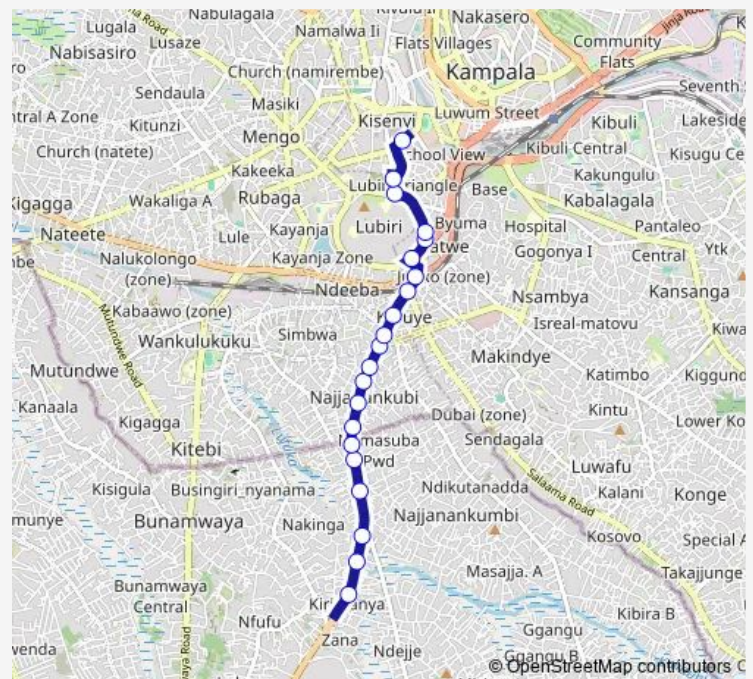

Lubiri High School

Faith Primary School

Dahabismil Forex Bureau (Kisenyi)

Route schedule

Millenium Hotel (Lubowa-entebbe Rd) — Dahabismil Forex Bureau (Kisenyi)

Monday	06:30-19:00
Tuesday	06:30-19:00
Wednesday	06:30-19:00
Thursday	06:30-19:00
Friday	06:30-19:00
Saturday	06:30-19:00
Sunday	06:30-19:00

Route info

Direction: Millenium Hotel (Lubowa-entebbe Rd)

Stops: 21

Trip Duration: 0 hour 38 min

■ IC077 — Kisenyi-Zana Stage

Direction

Kisenyi Taxi Park (Kafumbe Mukasa Rd) — Millenium Hotel (Lubowa-entebbe Rd)

Thursday 06:30-19:00

Friday 06:30-19:00

Saturday 06:30-19:00

Sunday 06:30-19:00

Route info

Direction: Kisenyi Taxi Park (Kafumbe Mukasa Rd)

Stops: 25

Trip Duration: 0 hour 37 min