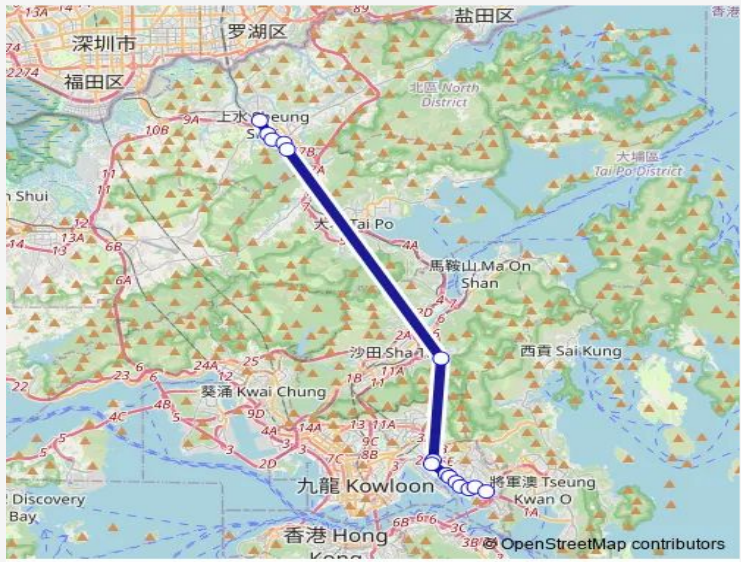

[Kmb+Ctb] King Shing Court/
King Shing Court, PAK WO Road[[Kmb] King Shing Court[[Lwb] King Shing Court

[Ctb] Tate'S Cairn Tunnel BUS-BUS Interchange[[Kmb+Ctb] Tate'S Cairn Tunnel/
Tate'S Cairn Tunnel BUS-BUS Interchange[[Kmb] Tate'S Cairn Tunnel

[Ctb] LAM WAH Street, Wang Chiu Road[[Kmb+Ctb] LAM WAH Street, Kowloon BAY/
Lam WAH Street, Wang Chiu Road[[Kmb] LAM WAH Street, Kowloon Bay

[Ctb] Enterprise Square, Sheung Yuet Road[[Kmb+Ctb] Sheung Yuet Road/
Enterprise Square, Sheung Yuet Road[[Kmb] Sheung Yuet Road

[Ctb] Shun YIP Street, WAI YIP Street[[Kmb] Shun YIP Street, Kwun Tong

[Ctb] LAI YIP Street, WAI YIP Street[[Kmb] LAI YIP Street, Kwun Tong

Route schedule

[Kmb+Ctb] Sheung Shui BBI - Sheung Shui Terminus/
Sheung Shui[[Kmb] Sheung Shui BBI - Sheung Shui Terminus[[Lwb] Sheung Shui BBI - Sheung Shui Terminus — [Ctb] LAM TIN Station[[Kmb+Ctb] LAM TIN Station/
Lam TIN Station[[Kmb] LAM TIN Station[[Xb] LAM TIN Station Public Transport Interchange

Monday	07:10-07:45
Tuesday	07:10-07:45
Wednesday	07:10-07:45
Thursday	07:10-07:45
Friday	07:10-07:45
Saturday	—
Sunday	—

Route info

Direction: [Kmb+Ctb] Sheung Shui BBI - Sheung Shui Terminus/
Sheung Shui[[Kmb] Sheung Shui BBI - Sheung Shui Terminus[[Lwb] Sheung Shui BBI - Sheung Shui Terminus

Stops: 15

Trip Duration: 1 hour 18 min