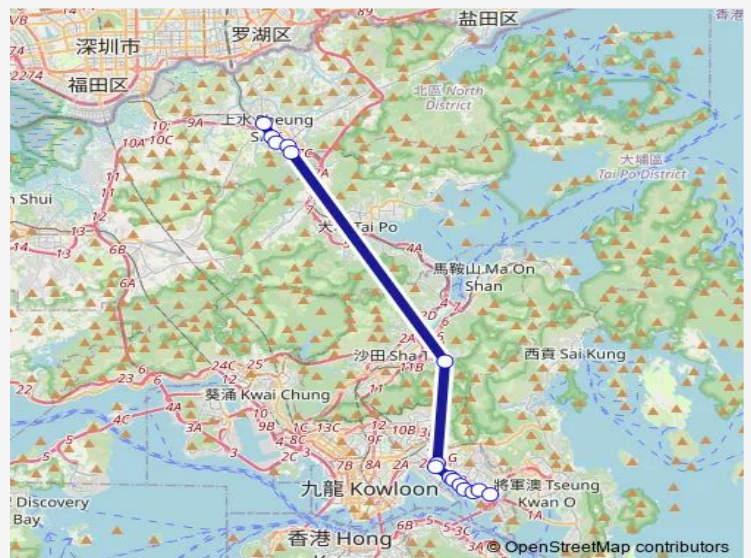

[Ctb] Tate'S Cairn Tunnel BUS-BUS Interchange[[Kmb+Ctb] Tate'S Cairn Tunnel/
Tate'S Cairn Tunnel Toll Plaza[[Kmb] Tate'S Cairn Tunnel

[Ctb] LAM WAH Street, Wang Chiu Road[[Kmb+Ctb] LAM WAH Street, Kowloon BAY/
Lam WAH Street, Wang Chiu Road[[Kmb] LAM WAH Street, Kowloon Bay

[Ctb] Enterprise Square, Sheung Yuet Road[[Kmb+Ctb] Sheung Yuet Road/
Enterprise Square, Sheung Yuet Road[[Kmb] Sheung Yuet Road

[Ctb] Shun YIP Street, WAI YIP Street[[Kmb] Shun YIP Street, Kwun Tong

[Ctb] LAI YIP Street, WAI YIP Street[[Kmb] LAI YIP Street, Kwun Tong

[Ctb] HOW Ming Street, WAI YIP Street[[Kmb] HOW Ming Street, Kwun Tong

Route schedule

[Kmb+Ctb] Sheung Shui BBI - Sheung Shui Terminus/
Sheung Shui[[Kmb] Sheung Shui BBI - Sheung Shui Terminus[[Lwb] Sheung Shui BBI - Sheung Shui Terminus — [Ctb] LAM TIN Station[[Kmb+Ctb] LAM TIN Station/
Lam TIN Station[[Kmb] LAM TIN Station[[Xb] LAM TIN Station Public Transport Interchange

Monday	07:10-07:45
Tuesday	07:10-07:45
Wednesday	07:10-07:45
Thursday	07:10-07:45
Friday	07:10-07:45
Saturday	—
Sunday	—

Route info

Direction: [Kmb+Ctb] Sheung Shui BBI - Sheung Shui Terminus/
Sheung Shui[[Kmb] Sheung Shui BBI - Sheung Shui Terminus[[Lwb] Sheung Shui BBI - Sheung Shui Terminus

Stops: 15

Trip Duration: 1 hour 27 min

■ T277 — Sheung Shui - LAM TIN Station