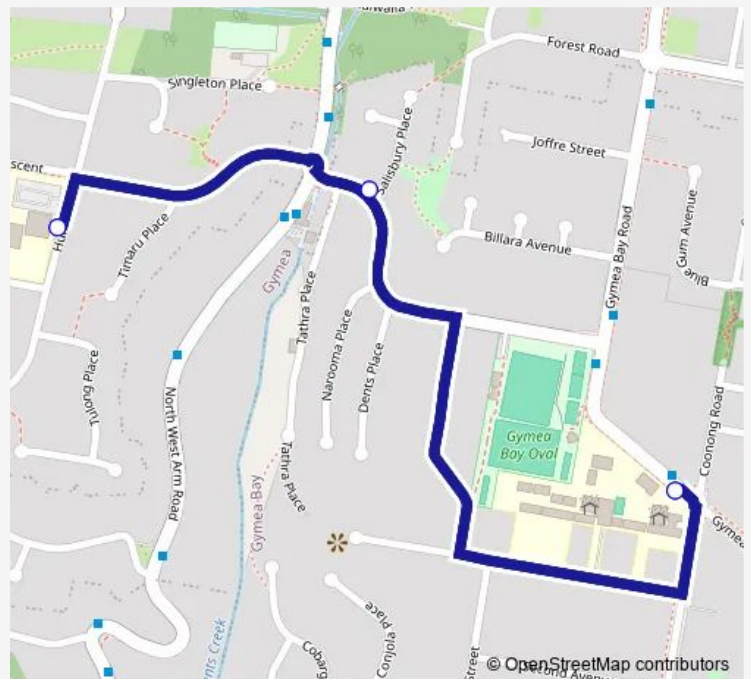

School Bus S042 Kirrawee HS to Gymea Bay Ps

[Go to website](#)

Direction

Kirrawee High School, Hunter St — Gymea Bay Public School, Gymea Bay Rd

3 stops

[Open route schedule](#)

Kirrawee High School, Hunter St

Avenel Rd At Salisbury Pl

Gymea Bay Public School, Gymea Bay Rd

Route schedule

Kirrawee High School, Hunter St — Gymea Bay Public School, Gymea Bay Rd

Monday	15:28
Tuesday	—
Wednesday	15:28
Thursday	—
Friday	15:28
Saturday	—
Sunday	—

Route info

Direction: Kirrawee High School, Hunter St

Stops: 3

Trip Duration: 0 hour 7 min

S042 — Kirrawee HS to Gymea Bay Ps

S042 School Bus time schedules and route maps are available in an offline PDF at busmaps.com. Use the busmaps.com website to see live bus times, train schedule or subway schedule, and step-by-step directions for all public transit in Sydney