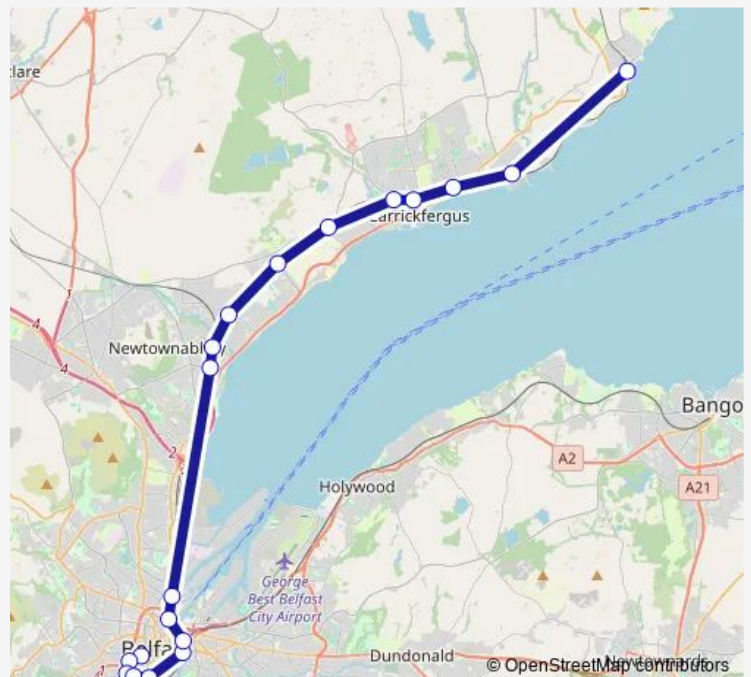

Rail 1_GC->WD Great Victoria Street - Whitehead

[Go to website](#)

Direction

Great Victoria Street — Whitehead

19 stops

[Open route schedule](#)

- Great Victoria Street
- Westlink Junction
- City Junction
- City Hospital
- Botanic
- Lanyon Place
- Lagan Junction
- Donegall Quay
- Yorkgate
- Whiteabbey
- Bleach Green Junction
- Jordanstown
- Greenisland
- Trooperslane
- Clipperstown
- Carrickfergus
- Downshire
- Kilroot
- Whitehead

Route schedule

Great Victoria Street — Whitehead

Monday	05:55-18:45
Tuesday	05:55-18:45
Wednesday	05:55-18:45
Thursday	05:55-18:45
Friday	05:55-18:45
Saturday	06:45-23:45
Sunday	08:45-20:45

Route info

Direction: Great Victoria Street

Stops: 19

Trip Duration: 0 hour 45 min

1_GC->WD — Great Victoria Street - Whitehead

1_GC->WD Rail time schedules and route maps are available in an offline PDF at busmaps.com. Use the busmaps.com website to see live bus times, train schedule or subway schedule, and step-by-step directions for all public transit in Belfast