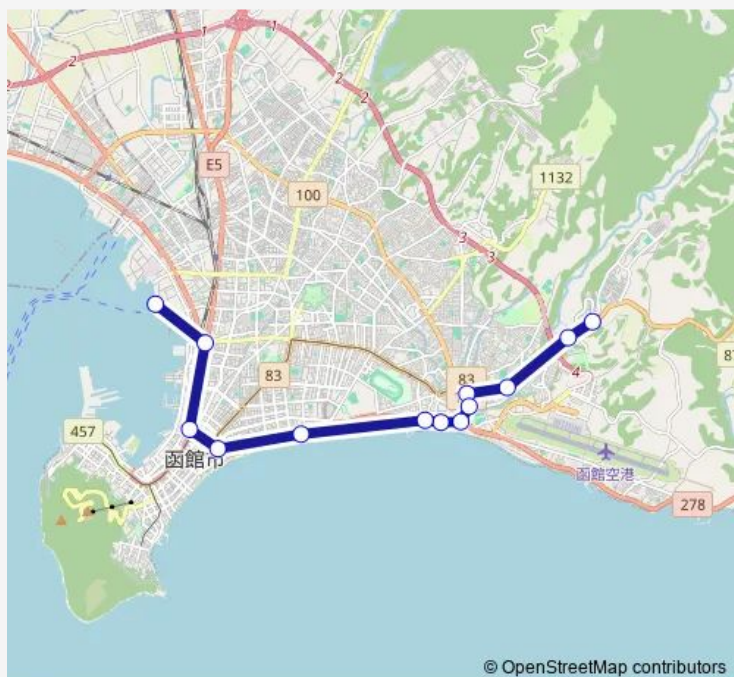

Thursday 08:05-18:10

Friday 08:05-18:10

Saturday 08:05-18:10

Sunday 08:05-18:10

Route info

Direction: 上湯川町

Stops: 13

Trip Duration: 0 hour 35 min

Thursday 08:50-18:55

Friday 08:50-18:55

Saturday 08:50-18:55

Sunday 08:50-18:55

Route info

Direction: 青函フェリー前

Stops: 13

Trip Duration: 0 hour 35 min