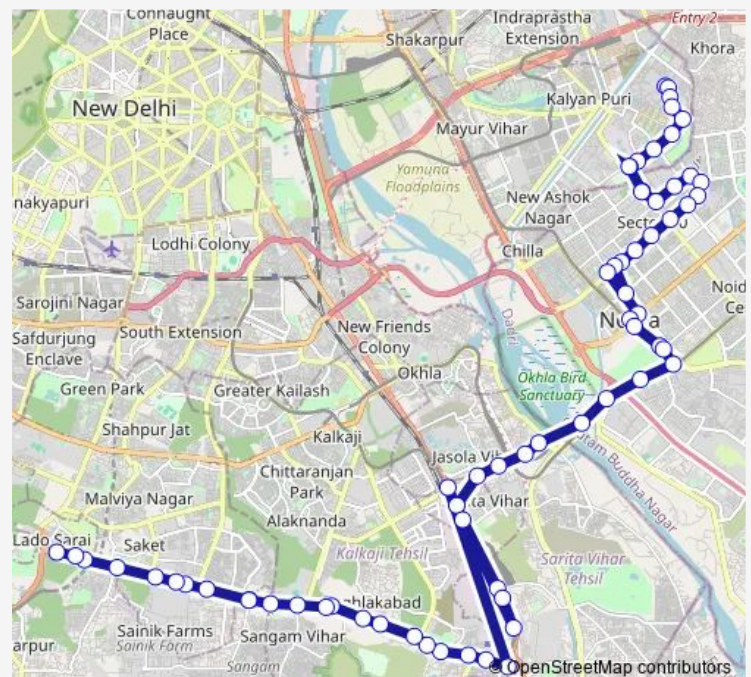

Thursday 05:30-20:50

Friday 05:30-20:50

Saturday 05:30-20:50

Sunday 05:30-20:50

Route info

Direction: Mayur Vihar Phase III (T) Paper Market

Stops: 66

Trip Duration: 2 hour 37 min

34adown

BusMaps

Telephone Exch Noida Sector-19

Noida Sec-19 B

Noida Sec 27 Chowk

Noida Sec-26 Market

Noida Sec 28

Atta Chowk