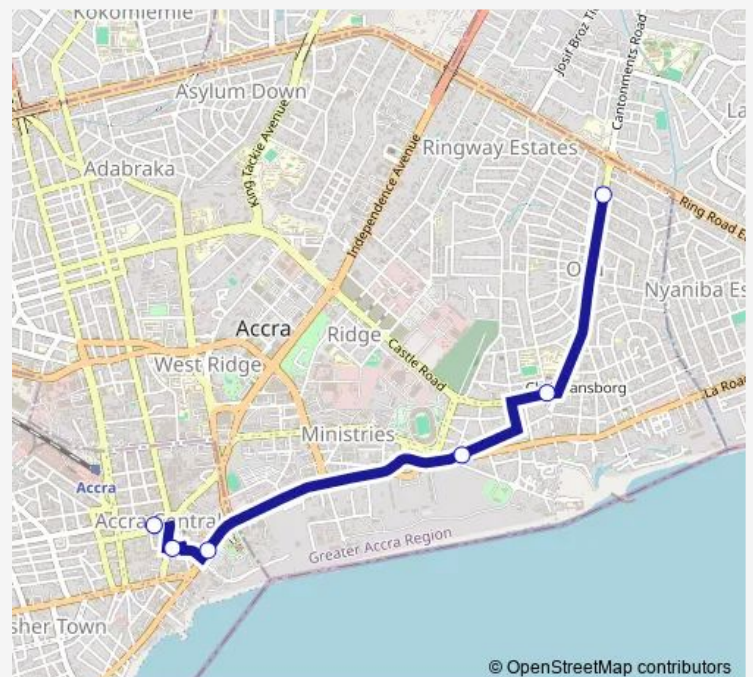

Bus 470B Osu Penta to Rawlings Park

[Go to website](#)

Direction

Terminal Osu Penta — Terminal Rawlings Park

6 stops

[Open route schedule](#)

Terminal Osu Penta

Osu Presbyterian Church

Castle Junction

Bishop

Melcom

Terminal Rawlings Park

Route schedule

Terminal Osu Penta — Terminal Rawlings Park

Monday 11:45

Tuesday 11:45

Wednesday 11:45

Thursday 11:45

Friday 11:45

Saturday 11:45

Sunday 11:45

Route info

Direction: Terminal Osu Penta

Stops: 6

Trip Duration: 0 hour 20 min

© OpenStreetMap contributors

■ 470B — Osu Penta to Rawlings Park

BusMaps

470B Bus time schedules and route maps are available in an offline PDF at busmaps.com. Use the busmaps.com website to see live bus times, train schedule or subway schedule, and step-by-step directions for all public transit in Accra