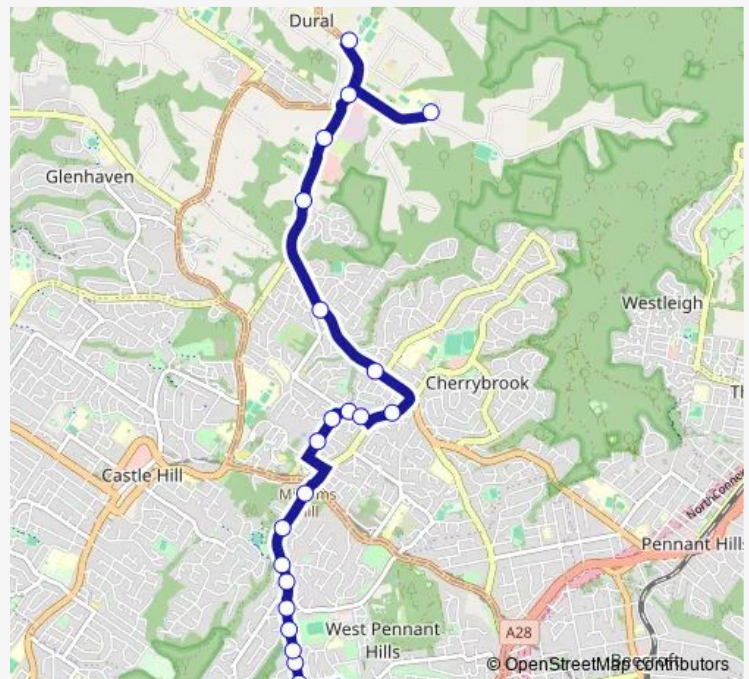

Aiken Rd Opp Oratava Av

Richard Webb Reserve, Aiken Rd

Aiken Rd After Hill Rd

Taylor St After Merelyne Av

32 Taylor St

46 Taylor St

66 Taylor St

Taylor St Before Highs Rd

Highs Rd Opp Silverfern Cres

Highs Rd Opp Daveney Way

Wirreanda Retirement Village, Highs Rd

Highs Rd After Doris Hirst Pl

David Rd Opp Milford Gr

David Rd Before Westminster Dr

**Route schedule**

Aiken Rd After Pennant Hills Rd — Pacific Hills Christian School Bus Bay, Quarry Rd

Monday	07:25
Tuesday	07:25
Wednesday	07:25
Thursday	07:25
Friday	07:25
Saturday	—
Sunday	—

**Route info**

Direction: Aiken Rd After Pennant Hills Rd

Stops: 30

Trip Duration: 0 hour 31 min

3187 — Aiken Rd after Pennant Hills Rd to Pacific Hills Christian School via Redfield College **BusMaps**

Woodgrove Av At Hillgate Pl

Woodgrove Av After Greywood St

County Dr After Darlington Dr

New Line Rd Opp Purchase Rd

New Line Rd Before David Rd

New Line Rd Opp Sebastian Dr

New Line Rd Opp Dural Golf Driving Range